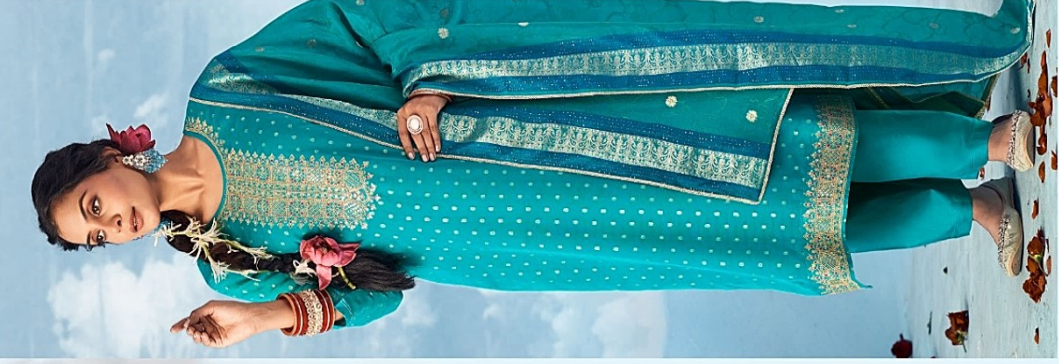

*Fine*  
**FEATHERS**

17152

17151

17152

17153

17154

[TOP]  
ORGANZA JEQUARD WITH WORK  
[BOTTOM]  
BSY COTTON  
[DUPATTA]  
MUSLIN JEQUARD

17151

17152

17153

17154

- TOP - ORGANZA JEQUARD WITH WORK
- BOTTOM - BSY COTTON
- DUPATTA - MUSLIN JEQUARD
- DESIGNS - 04

CATALOGUE :- **AMRAPALI**

Berry  
**BLISS**

17154

*Dynamic*  
**DAWN**