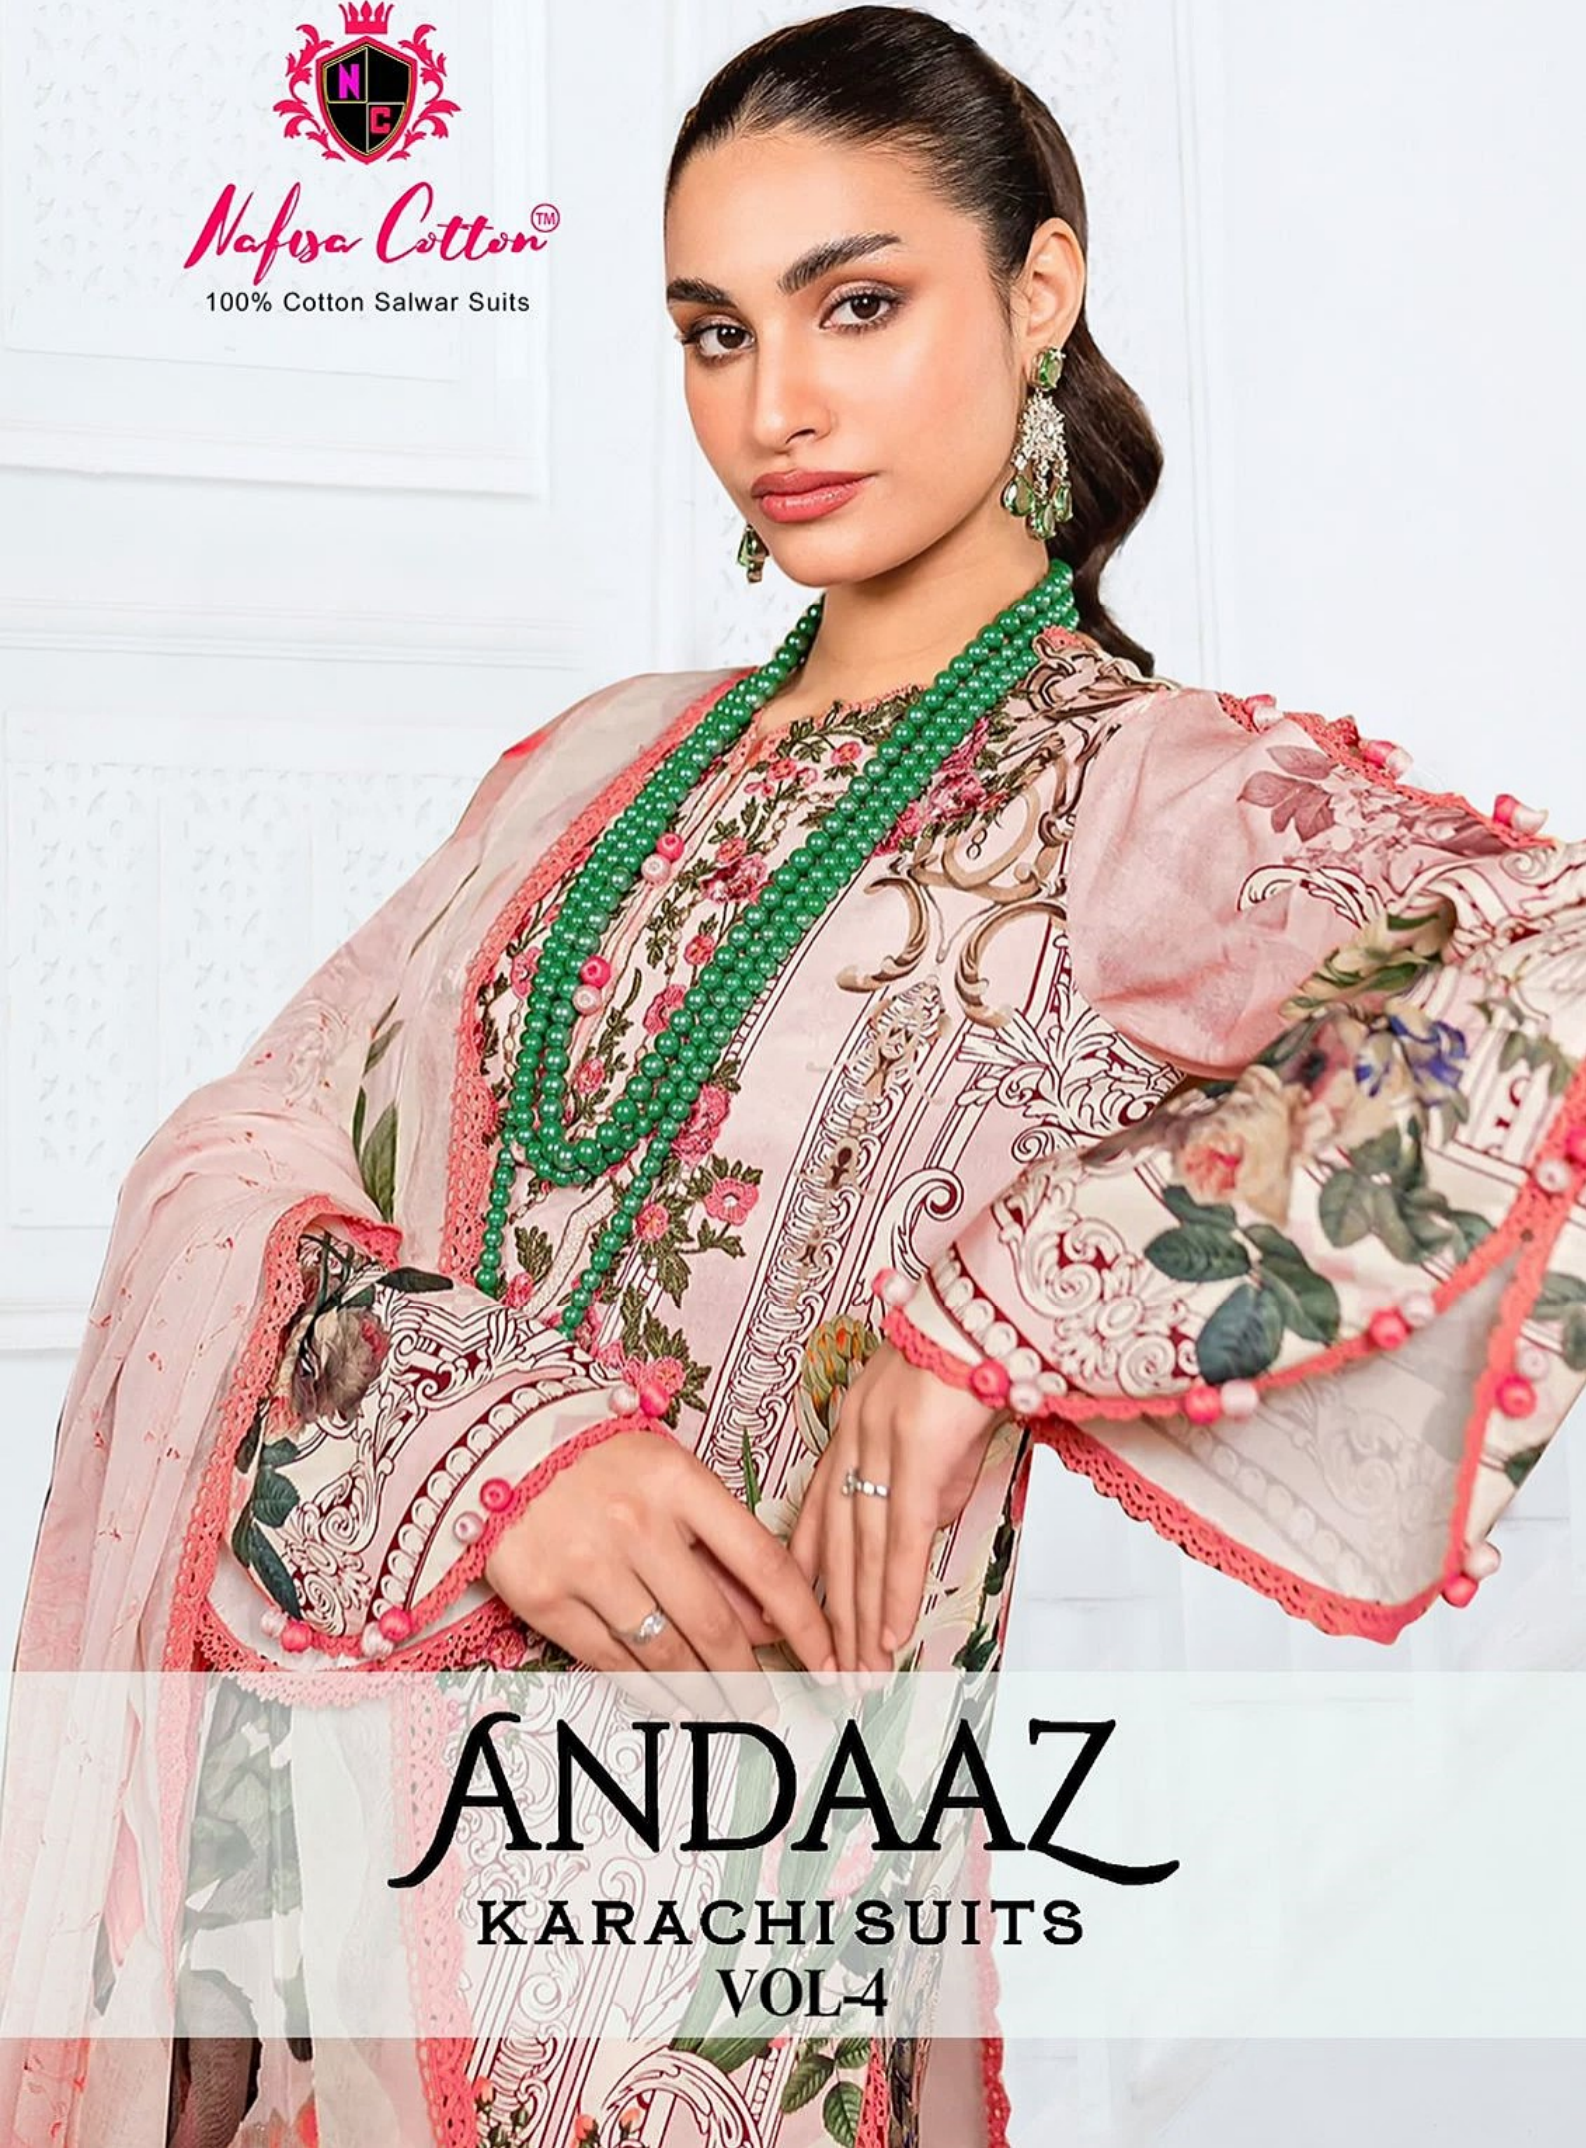

*Nafisa Cotton*TM

100% Cotton Salwar Suits

D.NO
4001

*Nafisa Cotton*TM

100% Cotton Salwar Suits

ANDAAZ
KARACHI SUITS
VOL-4

—+— FABRIC DETAILS —+—

TOP : SOFT COTTON PRINTED (2.40 MTR APX.)

BOTTOM : SOFT COTTON DYD (2.00 MTR APX.)

DUPATTA : SOFT COTTON PRINTED (2.00 MTR APX.)

*Nafisa Cotton*TM

100% Cotton Salwar Suits

ANDAAZ
KARACHI SUITS
VOL-4

EXOTIC FLORAL

She is an intelligent, affluent, sophisticated women who is basking in her ability to make important decisions for her self and her family.