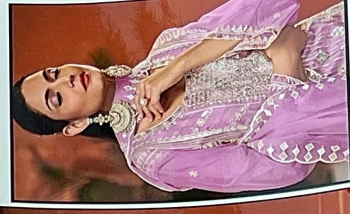

**TOP - ORGANZA HEAVY EMBROIDERED WITH JARKAN WORK**

**BOTTOM - INNER - DULL SHANTOON**

**Bilqis**  
By the Sea  
PAKISTANI CONCEPT

FOR OCCASION: HEAVY LAYER OVERLAP WITH JASK  
DESIGNER: BILQIS  
DESIGNER: HEAVY LAYER OVERLAP

**Bilqis**  
By the Sea  
PAKISTANI CONCEPT

**Bilqis**  
By the Sea  
PAKISTANI CONCEPT

**TOP - ORGANZA HEAVY EMBROIDERED WITH JARKAN WORK**

**BOTTOM - INNER - DULL SHANTOON**

**Bilqis**  
By Bilqis Khan  
PAKISTANI CONCEPT