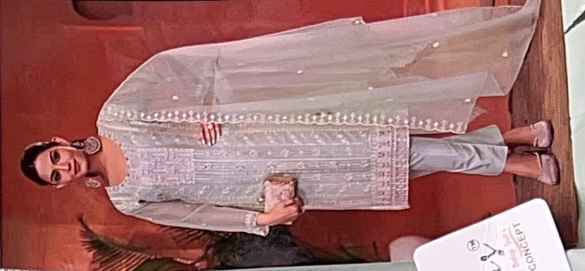

Bilqis
PAKISTANI CONCEPT

Bilqis
PAKISTANI CONCEPT