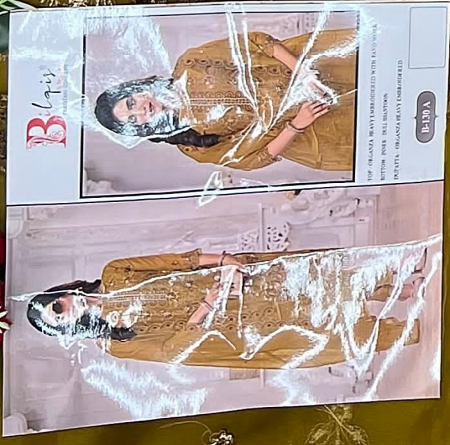

TOP - ORGANZA HEAVY EMBROIDERED WITH HAND WORK

BOTTOM - INNER - DULL SHANTOON

Blais
PAKISTANI CONCEPT

Bilqis
PUNJABI COVERT

Bilqis
DESIGN & CONCEPT

Bilqis
PAKISTANI CONCEPT

Bilqis
PAKISTANI CONCEPT

TOP - ORGANZA HEAVY EMBROIDERED WITH HAND WORK

BOTTOM - INNER - DULL SHANTOON

TOP - ORGANZA HEAVY EMBROIDERED WITH HAND WORK

BOTTOM - INNER - DULL SHANTOON

DUPATTA - ORGANZA HEAVY EMBROIDERED

B - 130 A

B - 130 B

B - 130 C

B - 130 D

TOP - ORGANZA HEAVY EMBROIDERED WITH HAND WORK

BOTTOM - INNER - DULL SHANTOON

TOP - ORGANZA HEAVY EMBROIDERED WITH HAND WORK

BOTTOM - INNER - DULL SHANTOON