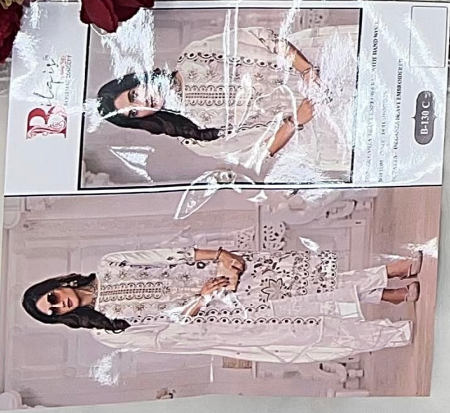

TOP - ORGANZA HEAVY EMBROIDERED WITH HAND WORK

BOTTOM - INNER - DULL SHANTOON

Blais
PAKISTANI CONCEPT

Bilqis
PUNJABI COVERT

Bilqis
DESIGN & CONCEPT

Bilqis
PAKISTANI CONCEPT

Bilqis
PAKISTANI CONCEPT

TOP - ORGANZA HEAVY EMBROIDERED WITH HAND WORK

BOTTOM - INNER - DULL SHANTOON

TOP - ORGANZA HEAVY EMBROIDERED WITH HAND WORK

BOTTOM - INNER - DULL SHANTOON

DUPATTA - ORGANZA HEAVY EMBROIDERED

B - 130 A

B - 130 B

B - 130 C

B - 130 D

TOP - ORGANZA HEAVY EMBROIDERED WITH HAND WORK

BOTTOM - INNER - DULL SHANTOON

TOP - ORGANZA HEAVY EMBROIDERED WITH HAND WORK

BOTTOM - INNER - DULL SHANTOON