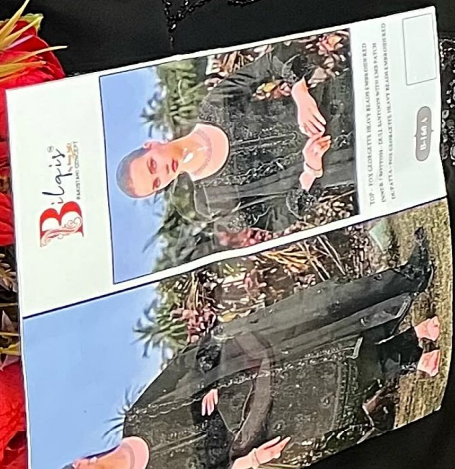

TOP - FOX GEORGETTE HEAVY BEADS EMBROIDERED
INNER / BOTTOM - DULL SANTOON WITH EMB PATCH
DUPATTA - FOX GEORGETTE HEAVY BEADS EMBROIDERED

B - 160 A

B - 160 B

**TOP - FOX GEORGETTE HEAVY BEADS EMBROIDERED
INNER / BOTTOM - DULL SANTOON WITH EMB PATCH**

DUPATTA - FOX GEORGETTE HEAVY BEADS EMBROIDERED

Bilqis

TOP - FOX GEORGETTE HEAVY BEADS EMBROIDERED

INNER / BOTTOM - DULL SANTOON WITH EMB PATCH

DUPATTA - FOX GEORGETTE HEAVY BEADS EMBROIDERED