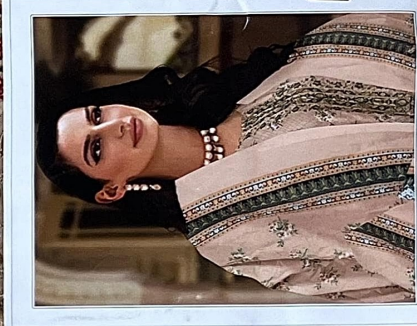

**shradha**
SAREES & SHIVER

BIN SAEED
COLOR COLLECTION
LAWN DUPATTA
D No. - 1001 B

shreeana
DESIGN

BIN SAIED
COLOR COLLECTION

LAWN DUPATTA

D No - 1001 C

Shraddh
DESIGNER

■ ■ 1001 D

BIN SAEED
COLOR COLLECTION

■ ■ 1001 B

■ ■ 1001 A

■ 1001 C

1001 A

1001 B

1001 C

1001 D