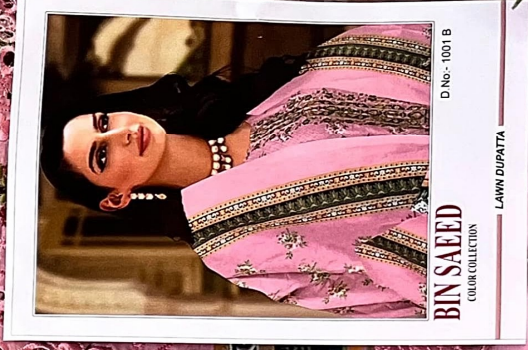

**shradha**
SAREES & SHIVER

BIN SAEED
COLOR COLLECTION
LAWN DUPATTA
D No. - 1001 B

shreeana
DESIGN

BIN SAIED
COLOR COLLECTION

LAWN DUPATTA

D No - 1001 C

Shraddh
DESIGNER

■ ■ 1001 D