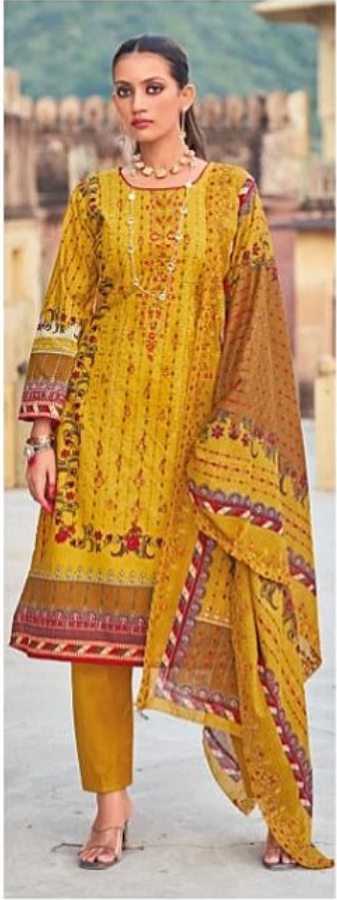

Shree[®]
FABS

*A woman should be two things,
classy and fabulous*

9001

9002

9003

Shree[®]
FABS

S

BIN SAEED
LAWN COLLECTION
VOL - 9

9001

----- DESIGNER IS ONLY AS GOOD AS THE STAR WHO WEARS HER CLOTHES -----

9002

WHEN A PERSON IS IN FASHION, ALL THEY DO IS RIGHT

Shree
FABS

9003

A GIRL SHOULD BE TWO THINGS CLASSY AND FABULOUS

**BIN SAEED
LAWN COLLECTION
VOL - 9**