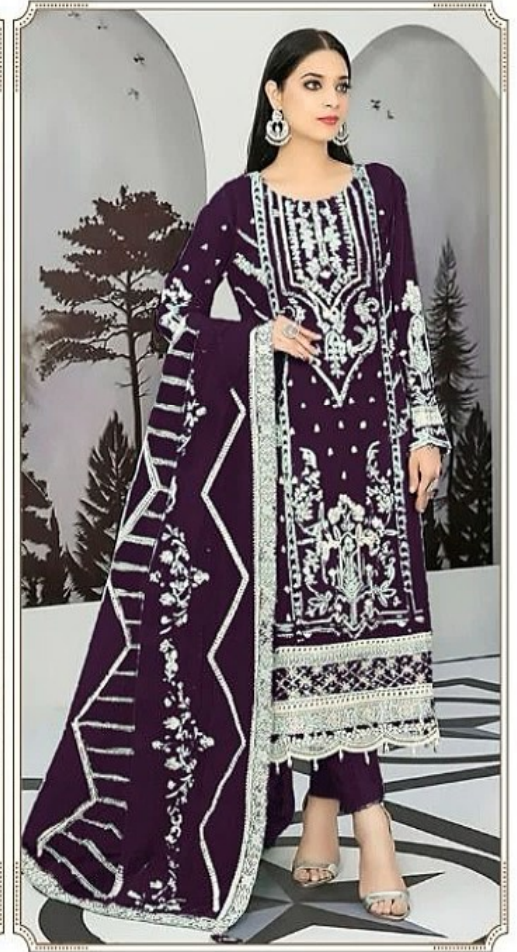

DUPATTA: Net with embroidery

D 2018 E

D 2018 F

D 2018 G

D 2018 H

CODE: D-2018 H

**DEEPSY**  
suits

**TOP:** georgette with embroidery