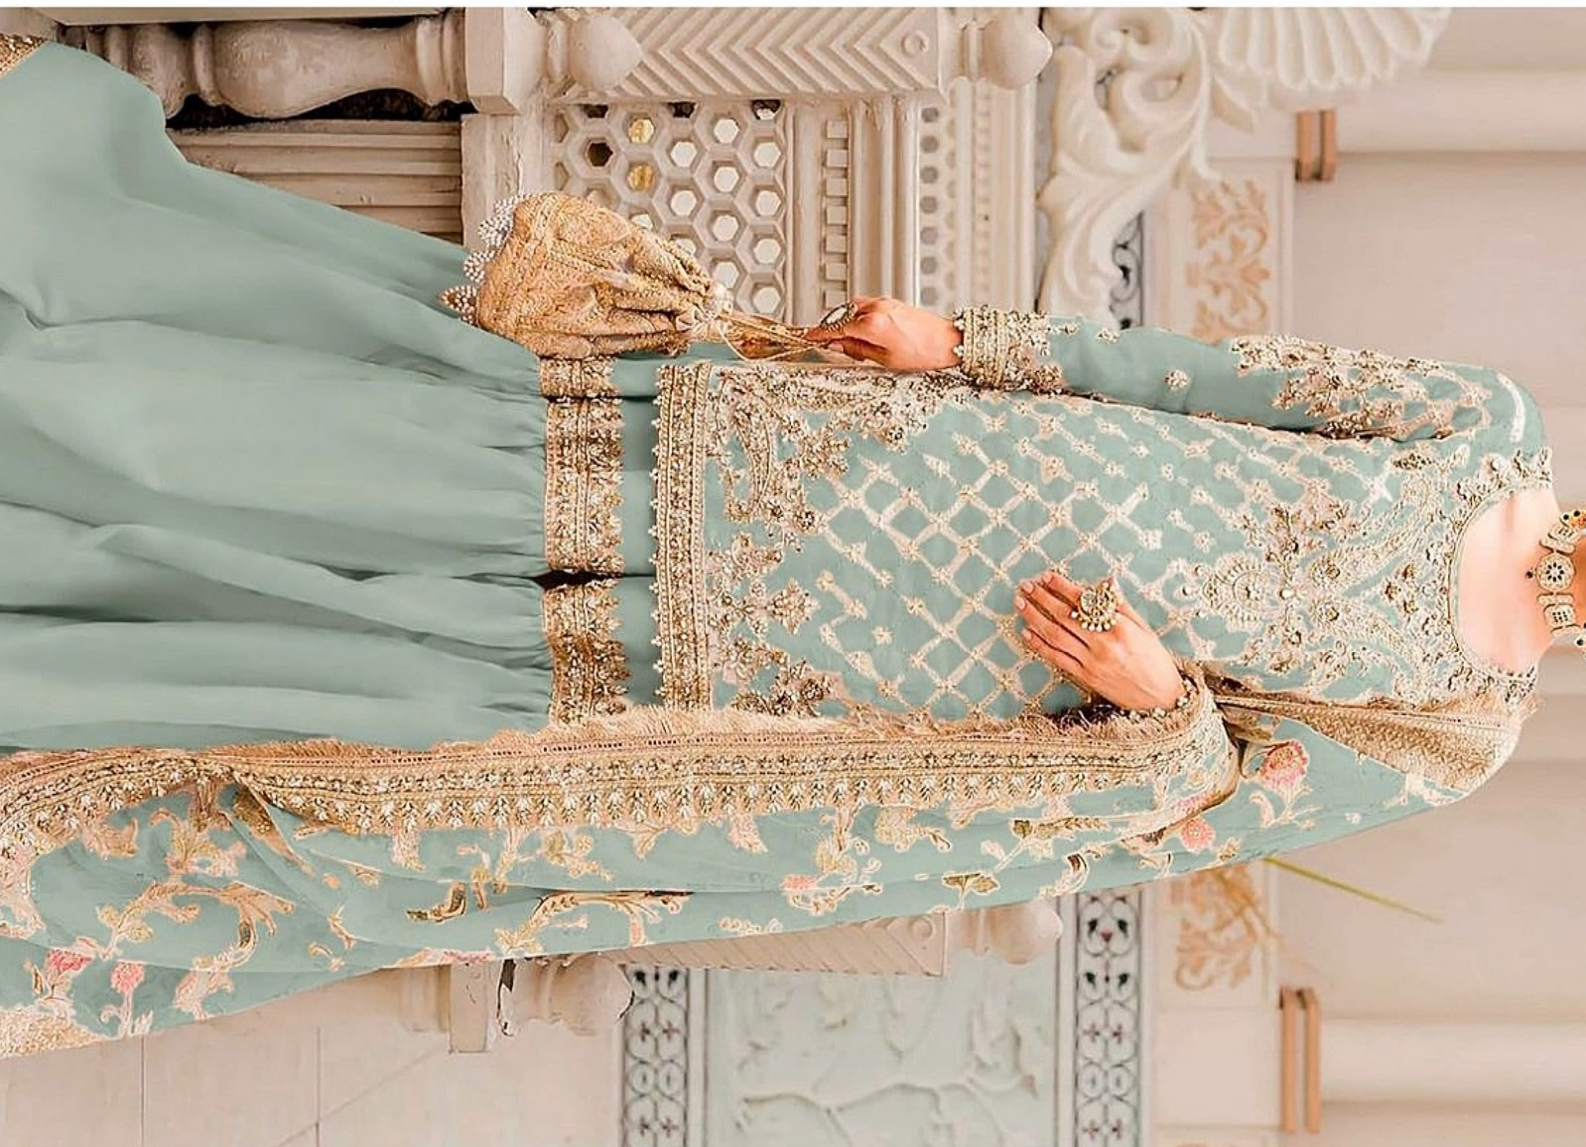

Steamer  
WATER

L'adore

parfait!

**DEEPSY**  
SUITS

**DEEPSY**  
SUITS

CODE: D-2021 B

**DEEPSY**

TOP: Georget with embroidery  
BOTTOM: Sarban  
DUPATTA: Nazim with embroidery

CODE: D-2021 B

**DEEPSY**  
suits

**TOP:** Georget with embroidery

CODE: D-2021 D

**DEEPSY**  
suits

**TOP:** Georget with embroidery

**DREPSY**  
suits

TOP: Georgette with embroidery  
BOTTOM/  
INNER: senloon  
DUPATTA: Nazmin with embroidery

l'adore

parfait!

DEEPSY  
SUITS

DEEPSY  
SUITS

CODE: D-2021 A

**DEEPSY**  
suits

**TOP:** Georget with embroidery

ESPRESSO  
Steamed MILK

parfait!

CODE: D-2021 A

DEEPSY  
Suits

TOP: Georget with embroidery  
BOTTOM: Santoon  
DUPATTA: Nazmin with embroidery

DEEPSY  
Suits