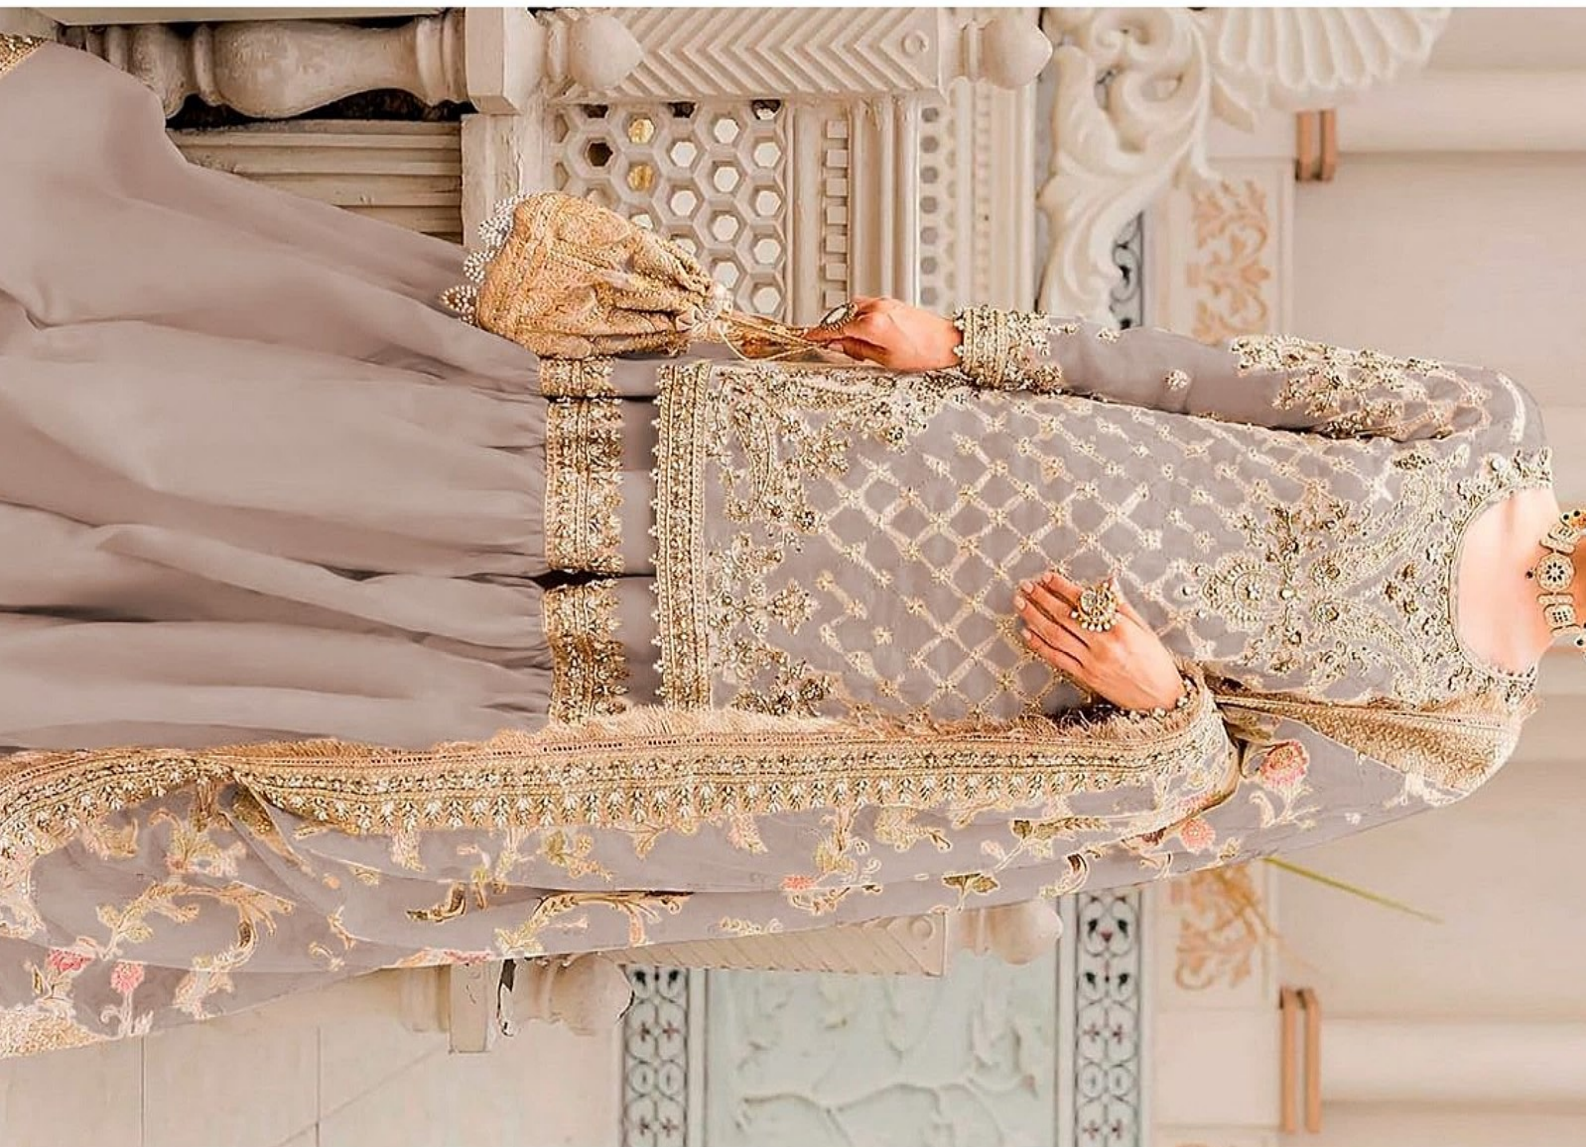

Steamer  
WATER

L'adore

parfait!

**DEEPSY**  
SUITS

**DEEPSY**  
SUITS

CODE: D-2021 B

**DEEPSY**

TOP: Georget with embroidery  
BOTTOM: Sarban  
DUPATTA: Nazim with embroidery

CODE: D-2021 B

**DEEPSY**  
suits

**TOP:** Georget with embroidery

CODE: D-2021 D

**DEEPSY**  
suits

**TOP:** Georget with embroidery

**DREPSY**  
suits

TOP: Georgette with embroidery  
BOTTOM/  
INNER: senloon  
DUPATTA: Nazmin with embroidery

D 2021 A

D 2021 B

D 2021 C

D 2021 D

CODE: D-2021 C

**DEEPSY**  
suits

**TOP:** Georget with embroidery

ESPRESSO  
Steamed MILK  
HOT WATER  
ESPRESSO

l'adore

parfait!

DEEPSY  
SUITS

DEEPSY  
SUITS

CODE: D-2021 A

**DEEPSY**  
suits

**TOP:** Georget with embroidery

ESPRESSO  
Steamed MILK