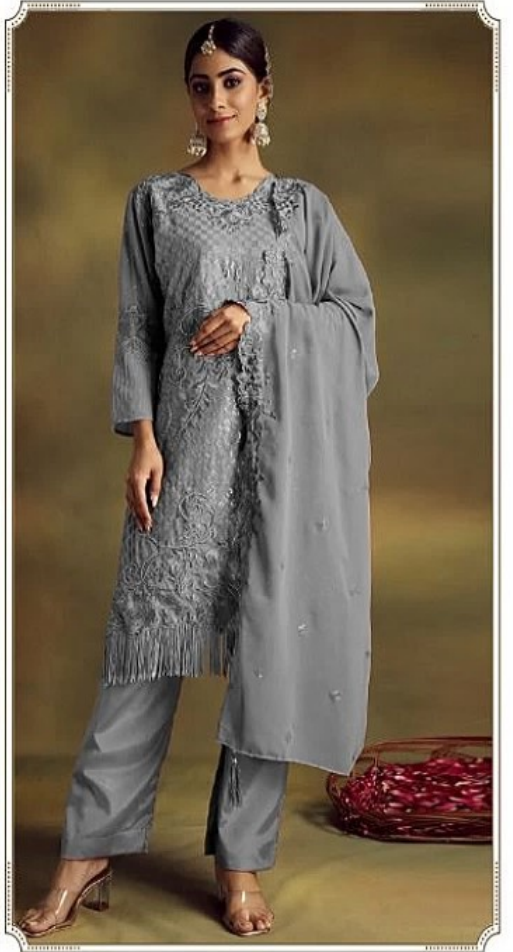

CODE: D-2045 D

**DEEPSY**  
suits

**TOP:** Georgette

CODE: D-2045 C

**DEEPSY**  
suits

**TOP:** Georgette

CODE: D-2045 A

**DEEPSY**  
suits

**TOP:** Georgette

CODE: D2045-C

**B** BREENS

TOP: Georgette  
BOTTOM: Satin  
PANTS: Satin  
DUPATEL: Georgette

D-2045 A

D-2045 B

D-2045 C

D-2045 D