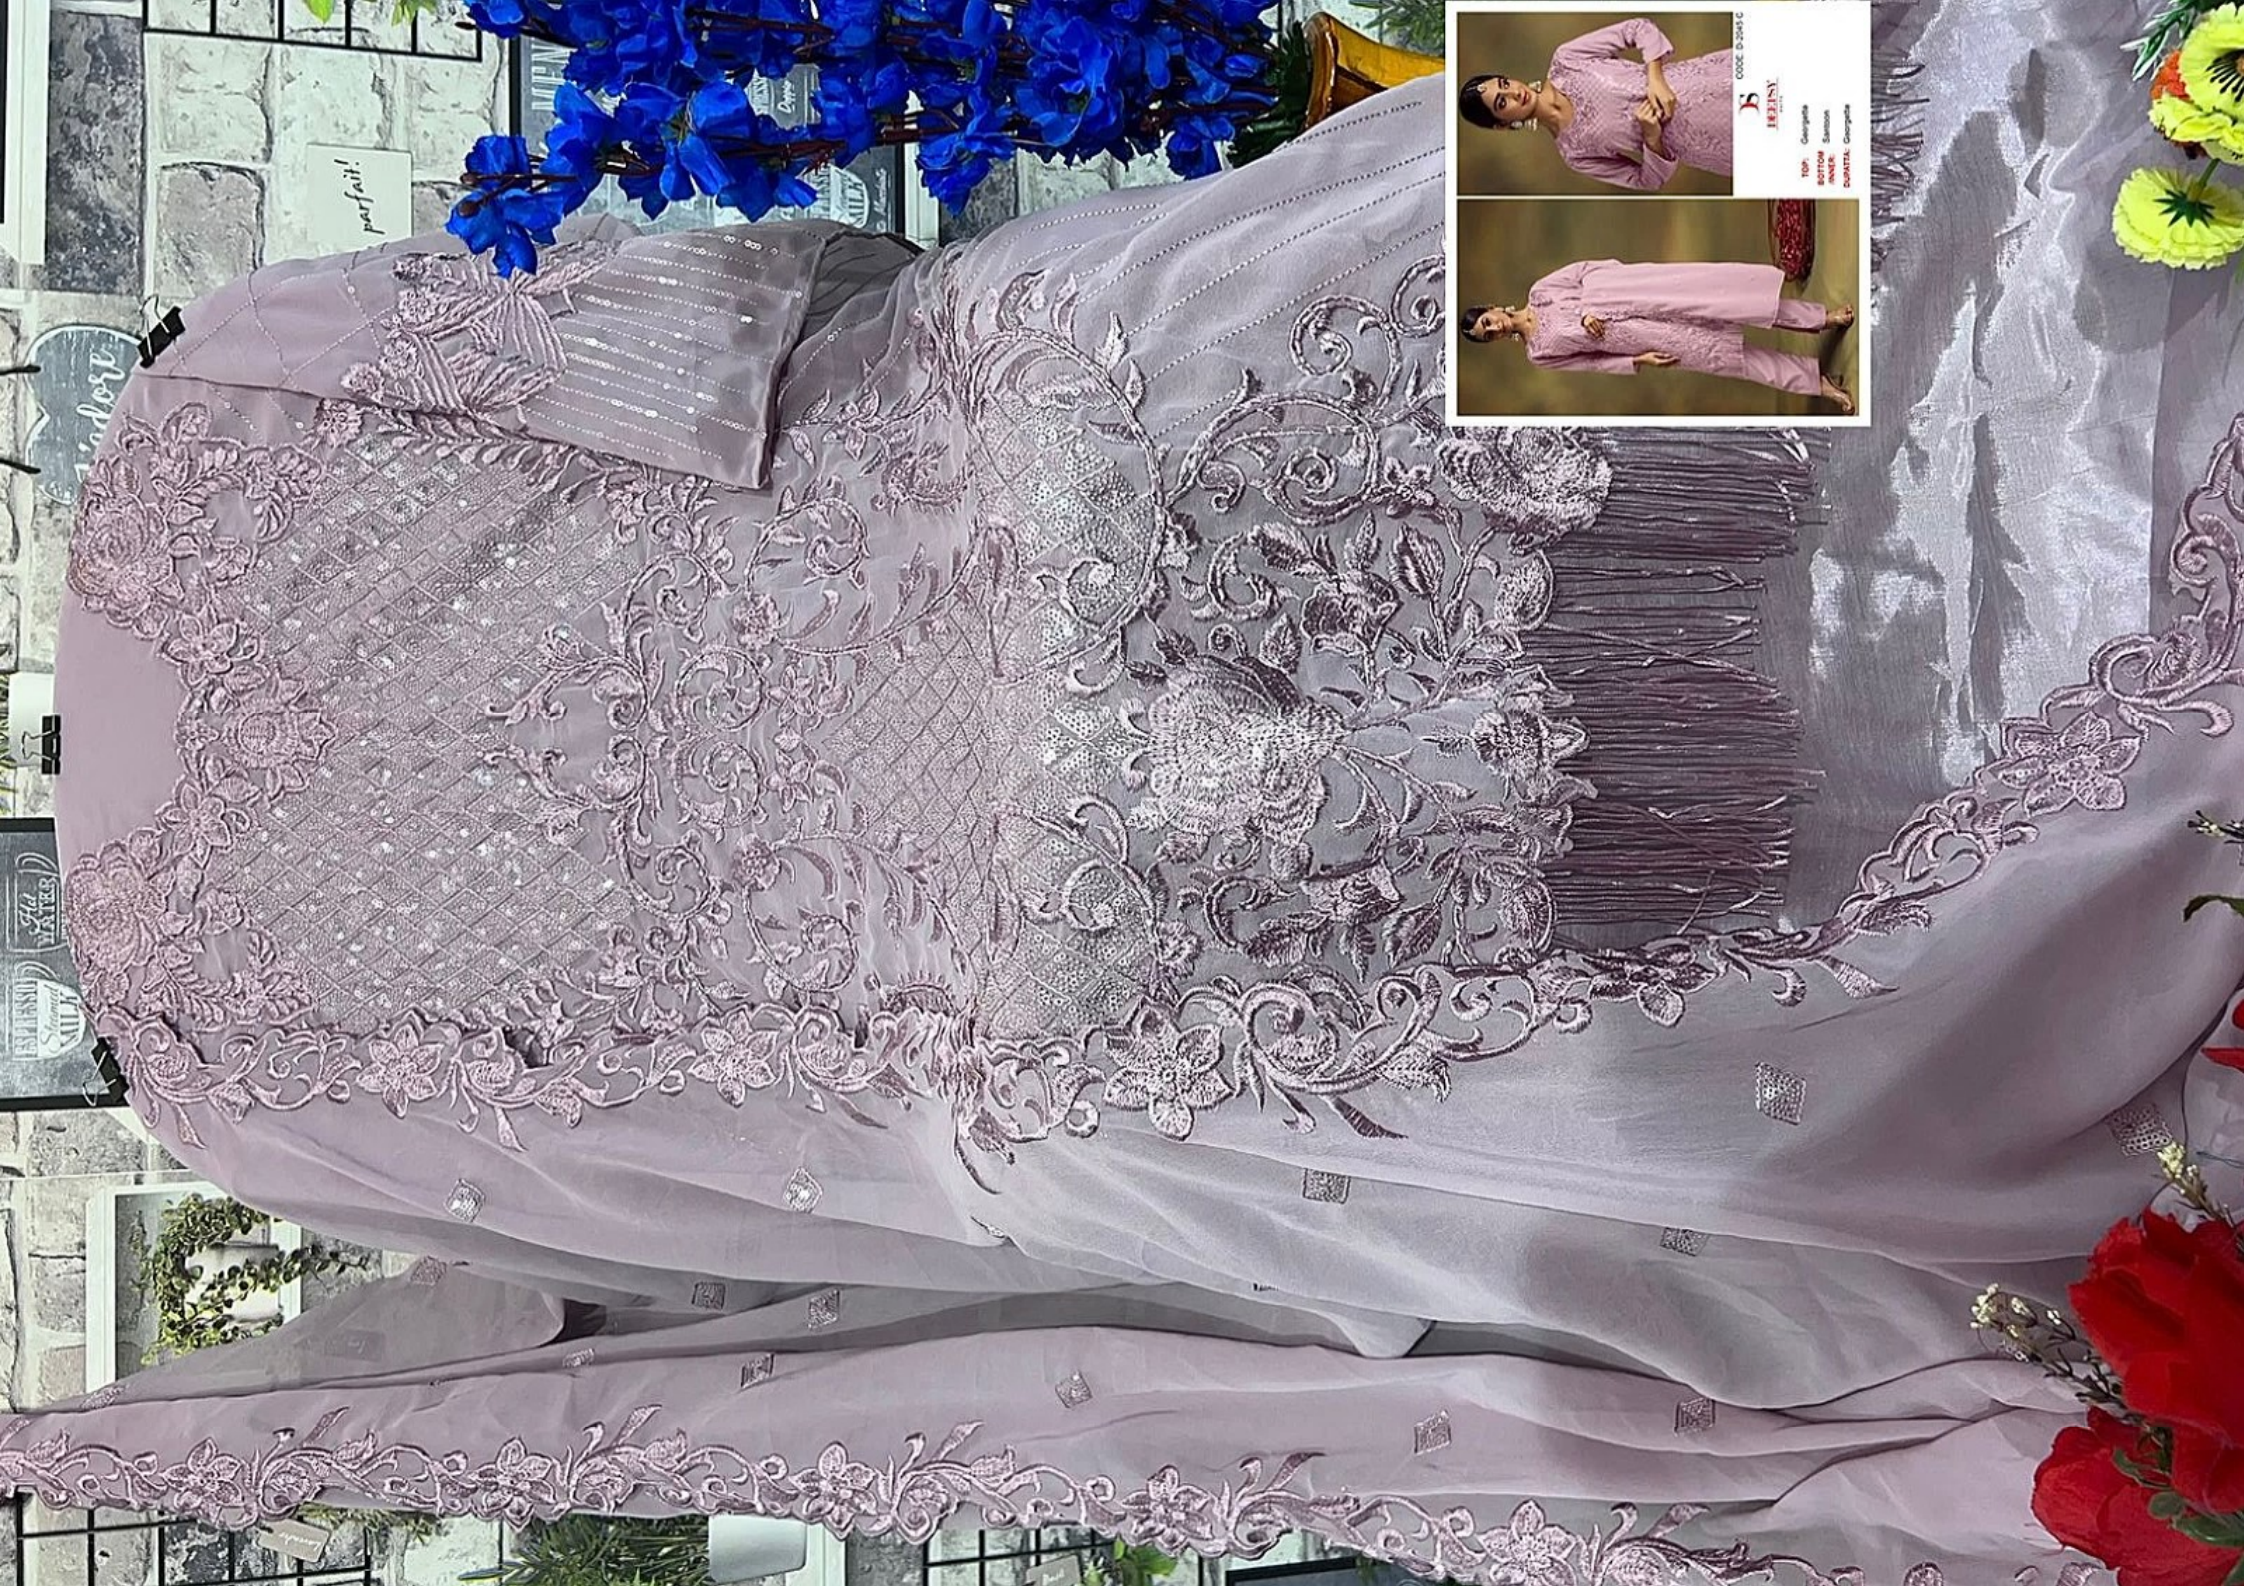

CODE: D2045-C

B BREENS