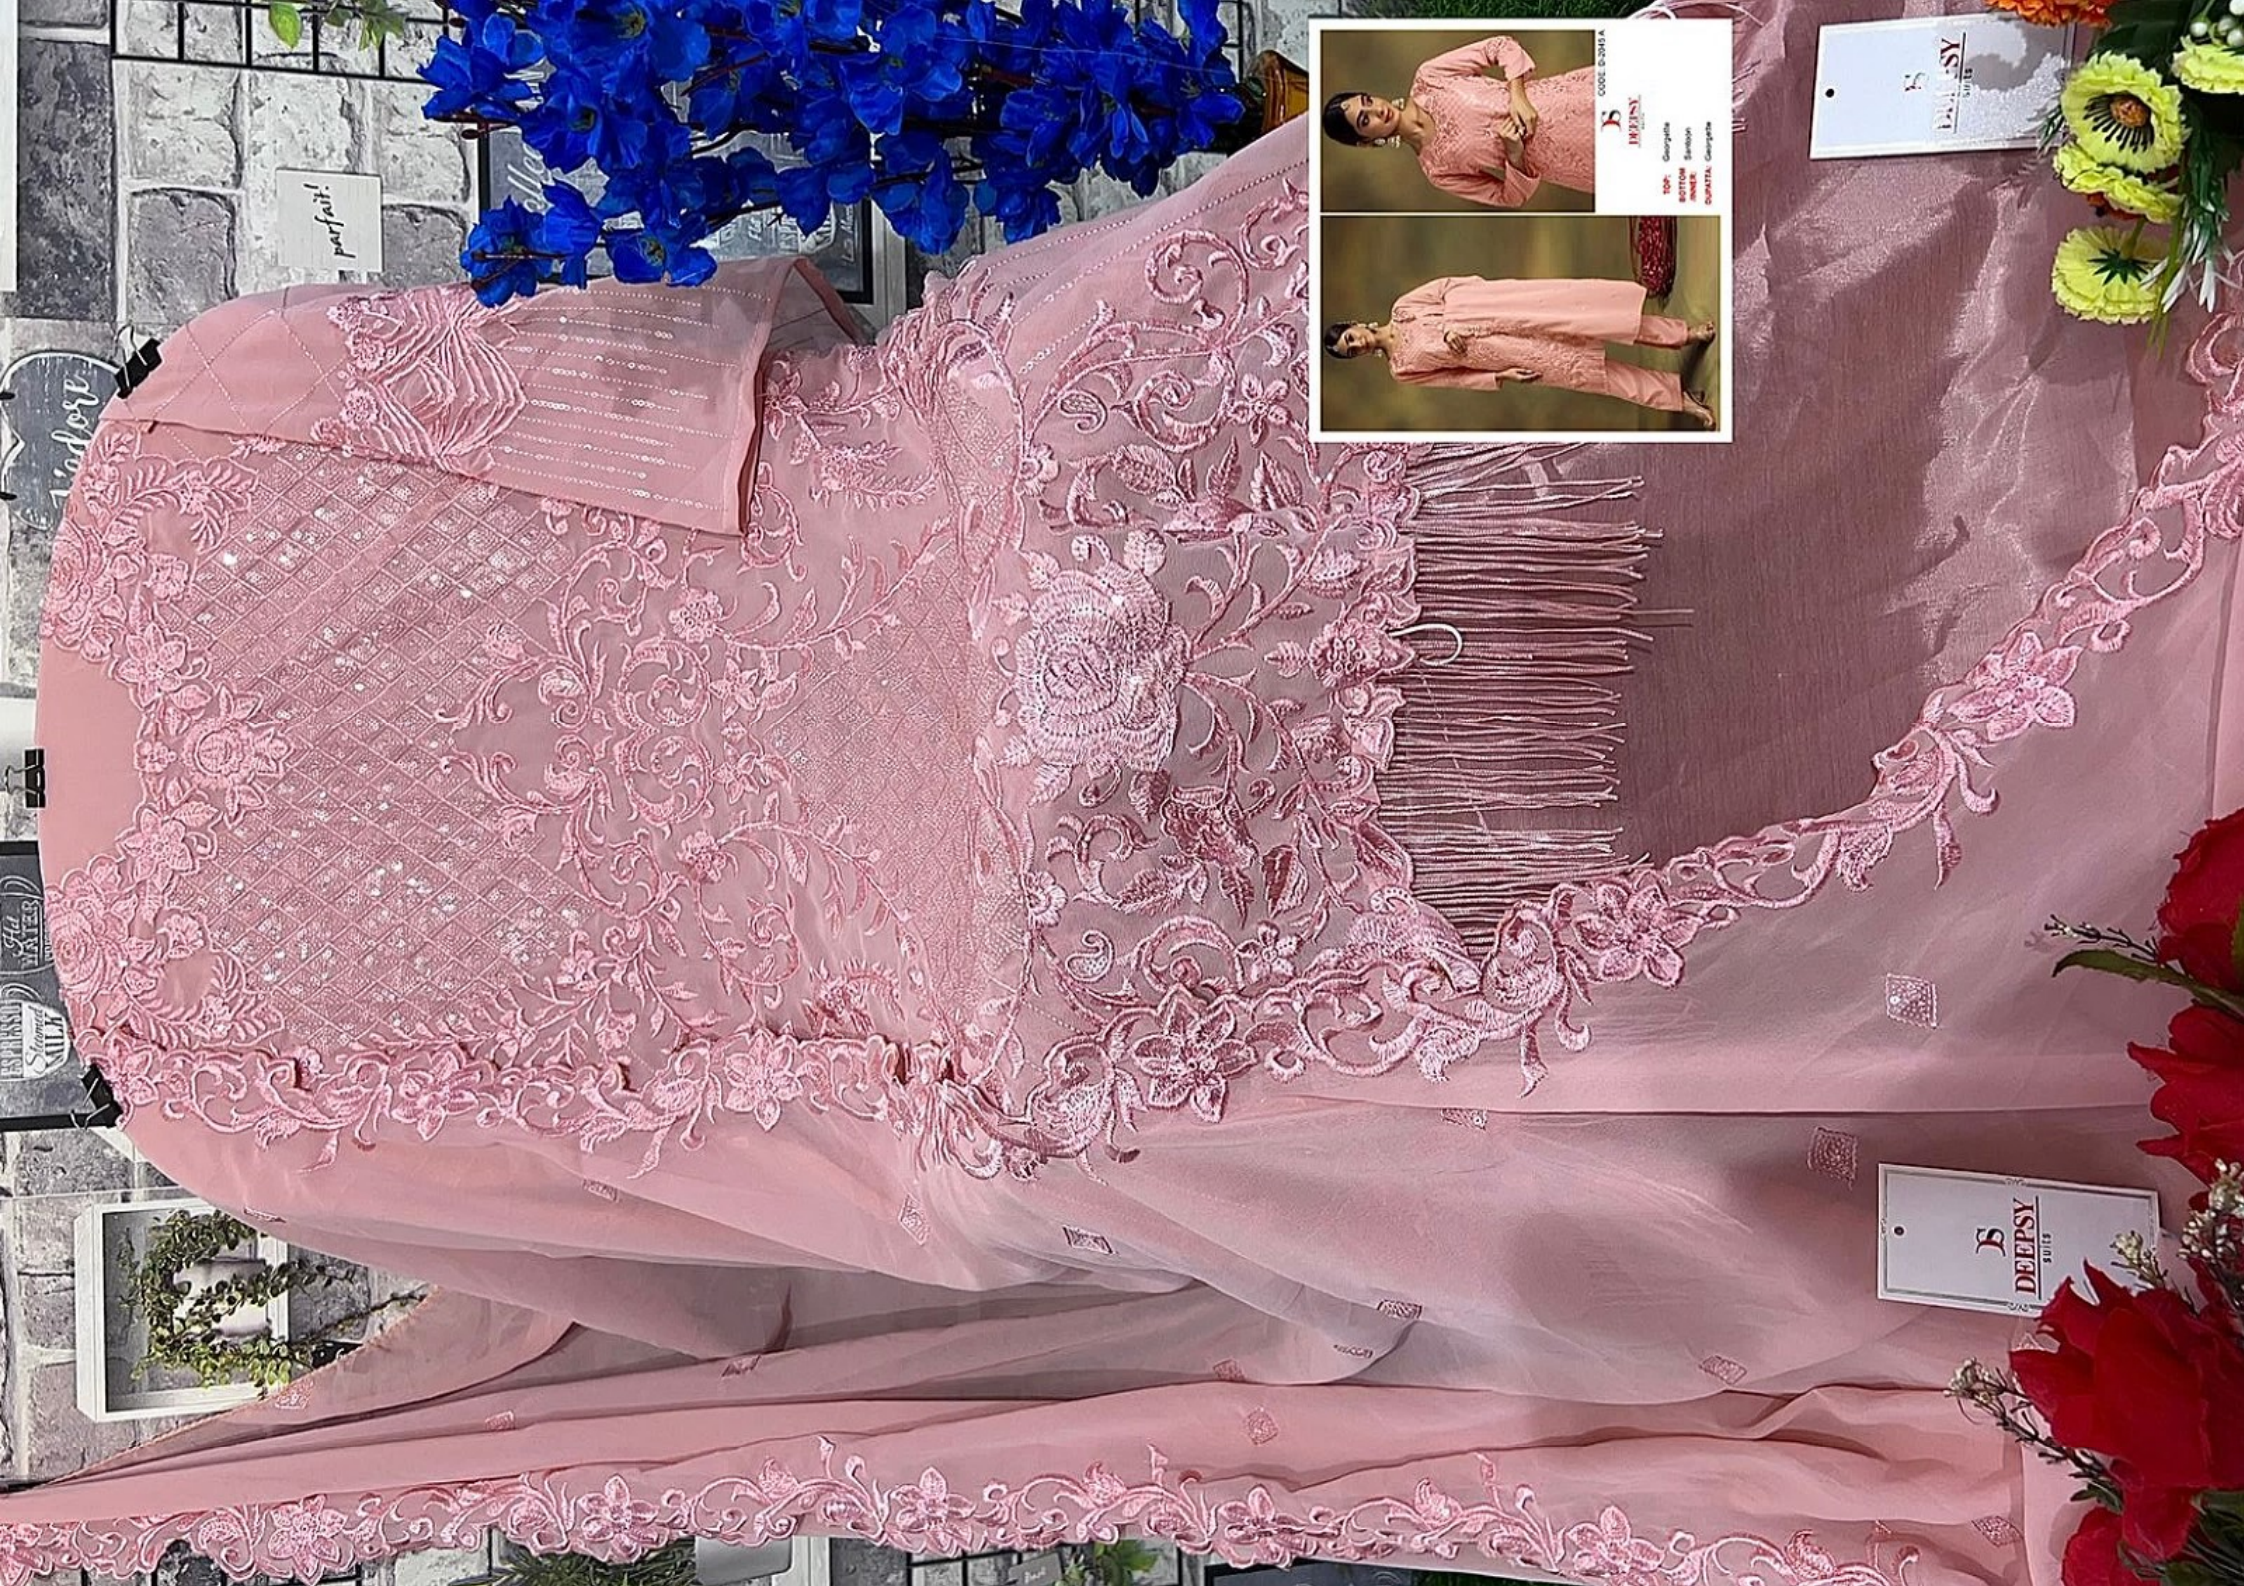

CODE: D-2045 D

**DEEPSY**  
suits

**TOP:** Georgette

CODE: D-2045 C

**DEEPSY**  
suits

**TOP:** Georgette

CODE: D-2045 A

**DEEPSY**  
suits

**TOP:** Georgette

CODE: D2045-C

**B** BREENS

TOP: Georgette  
BOTTOM: Satin  
PANTS: Satin  
DUPATEL: Georgette

D-2045 A

D-2045 B

D-2045 C

D-2045 D

parfait.

Madras

ESPRESSO  
SWEET MILK

B DEEPSY SUITS

B DEEPSY SUITS

DEEPSY  
QUILT

DEEPSY  
QUILT

perfect!

Modern

HOLLYWOOD  
SUNSHINE  
SILLY  
LACE  
TEXTILES

parfait.

ASPIRASSI  
SILK

Handmade

DEEPSY  
DRESS

100% Georgette  
Sleeves  
Length  
Dresses, Georgette

DEEPSY  
DRESS