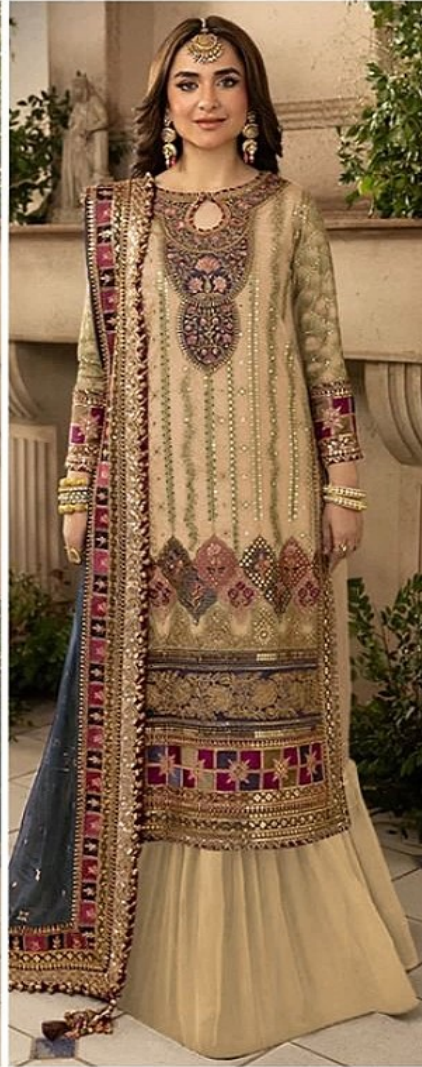

CODE: D-2061 A

DEEPSY
suits

TOP: Organza With Embroidery

CODE: D-2061 C

DEEPSY
suits

TOP: Organza With Embroidery

CODE: D-2061 D

DEEPSY
suits

LE MANSO
SALÉE MENU
L'adore
parfait

FLAVORS OF THE WORLD
SALTY
LIVE MUSIC

Ladose

parfait

Coffee MENU

CODE: D-20K18
HEESI
DESIGN
TOP: Organza With Embroidery
BOTTOM: Silkstone
SHIRT: Silkstone
DUPPETA: Organza With Embroidery

TOP: Organza With Embroidery

BOTTOM
/INNER: Santoon

DUPATTA: Organza With Embroidery

D.No 2061-A

D.No 2061-B

D.No 2061-C

D.No 2061-D

CODE: D-2061 B