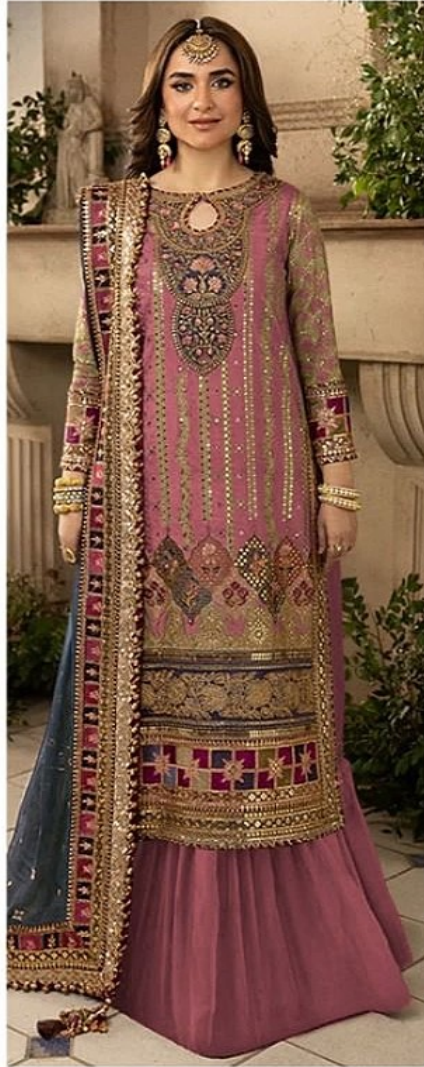

CODE: D-2061 A

DEEPSY
suits

TOP: Organza With Embroidery

CODE: D-2061 C

DEEPSY
suits

TOP: Organza With Embroidery

CODE: D-2061 D

DEEPSY
suits

LE MANSO
SALÉE MENU
L'adore
parfait

FLAVORS OF THE WORLD
SALTY
LIVE MUSIC

Ladose

parfait

Coffee MENU

CODE: D-20K18
HEESI
DESIGN
TOP: Organza With Embroidery
BOTTOM: Silkstone
SHIRT: Silkstone
DUPPETA: Organza With Embroidery

TOP: Organza With Embroidery

BOTTOM
/INNER: Santoon

DUPATTA: Organza With Embroidery

D.No 2061-A

D.No 2061-B

D.No 2061-C

D.No 2061-D

CODE: D-2061 B