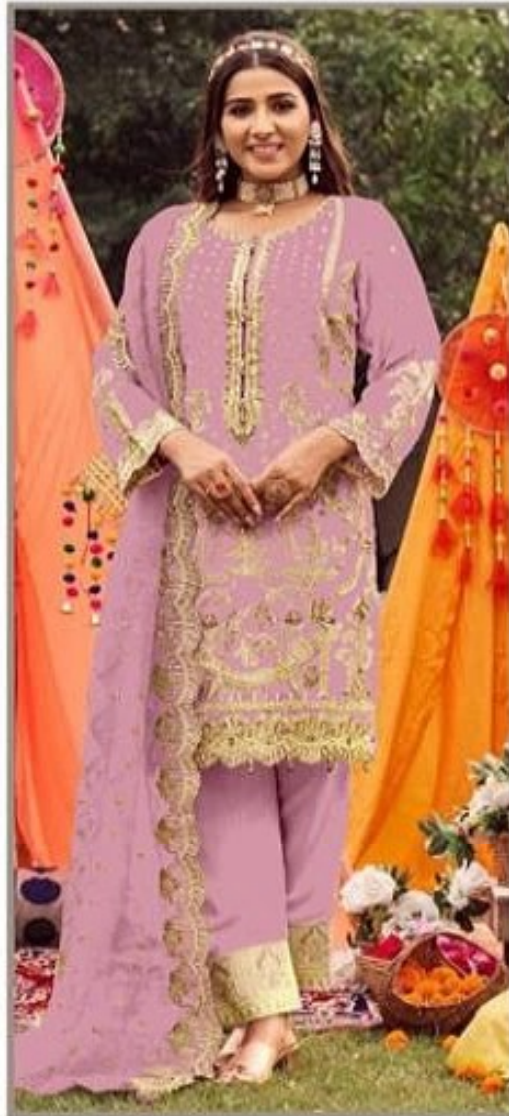

Delisha
CREATIONS

TOP
ORGANZA SILK

BOTTOM-INNER
HEAVY SHANTUN

DUPATTA
ORGANZA SILK

D.NO.102 H