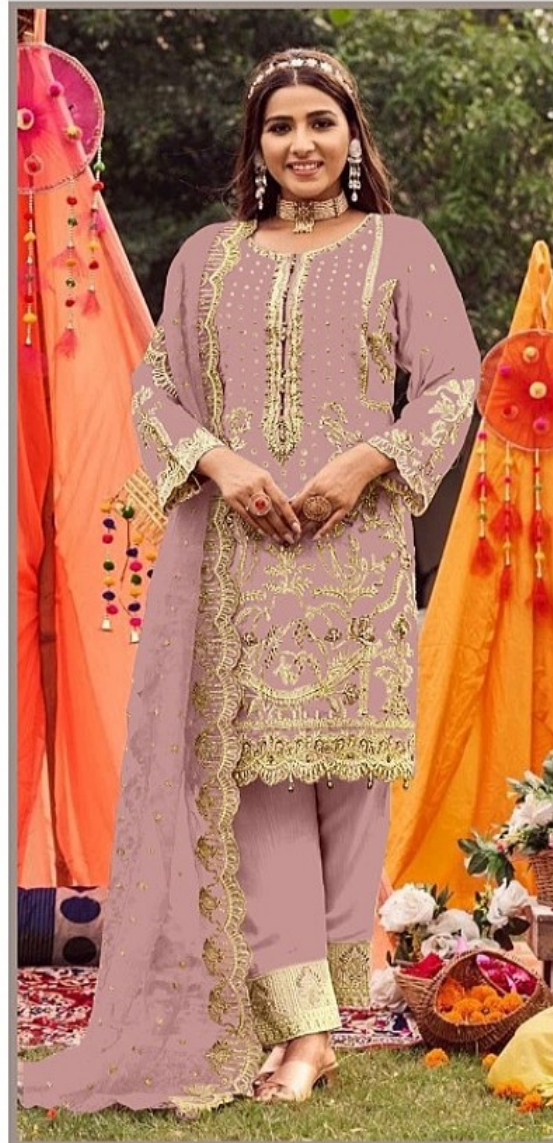

Delisha
CREATIONS

TOP
ORGANZA SILK

BOTTOM-INNER
HEAVY SHANTUN

DUPATTA
ORGANZA SILK

D.NO.102 P