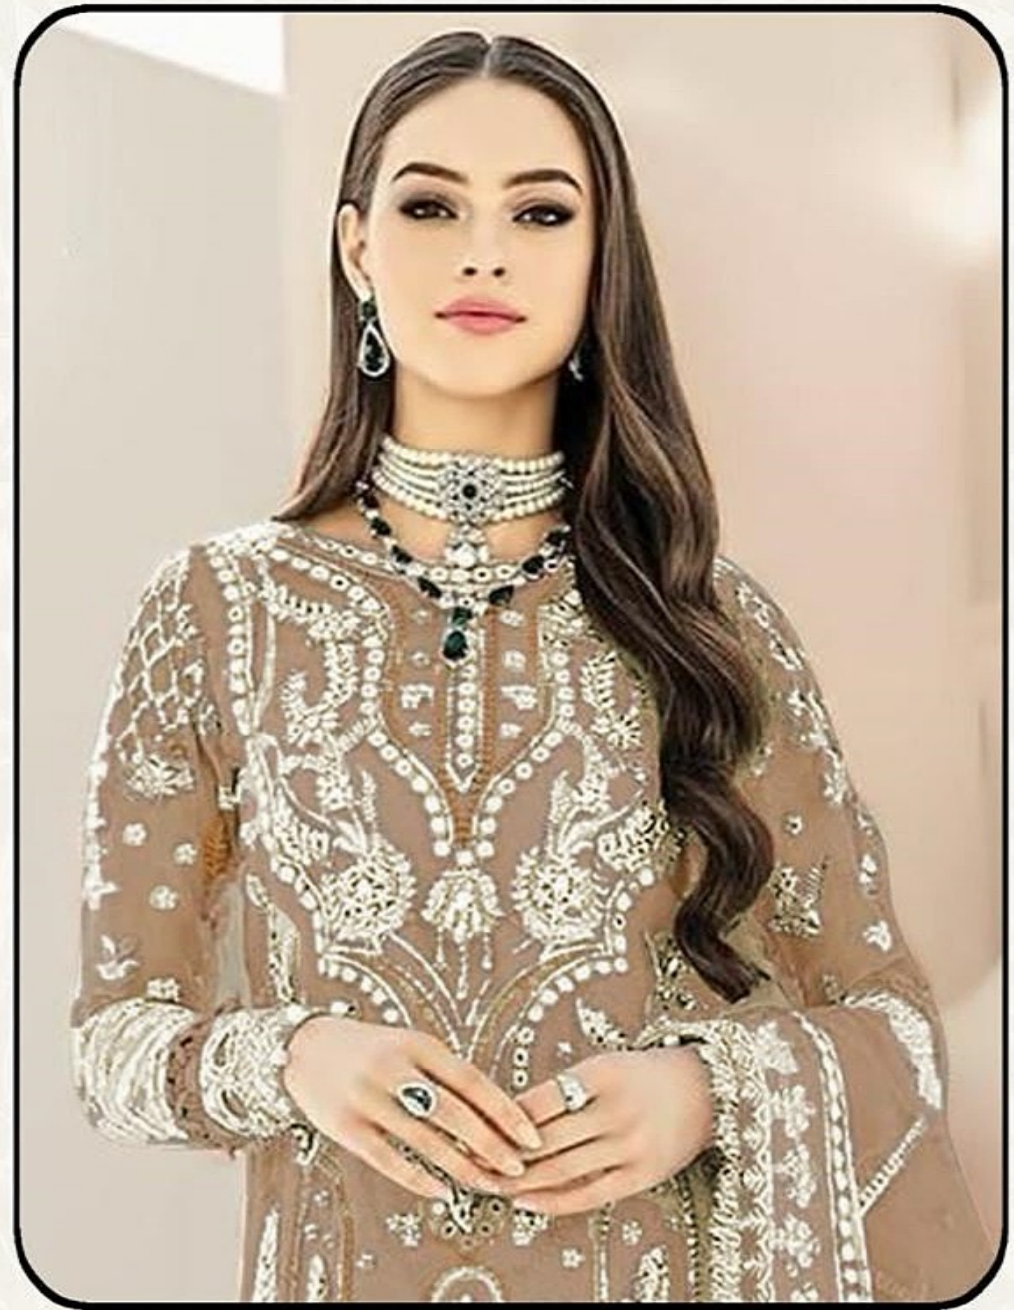

DUPATTA

ORGANZAEMBROIDERED

WASHING INSTRUCTIONS
DO NOT USE ANY TYPE OF BLEACH OR STAIN REMOVING CHEMICALS