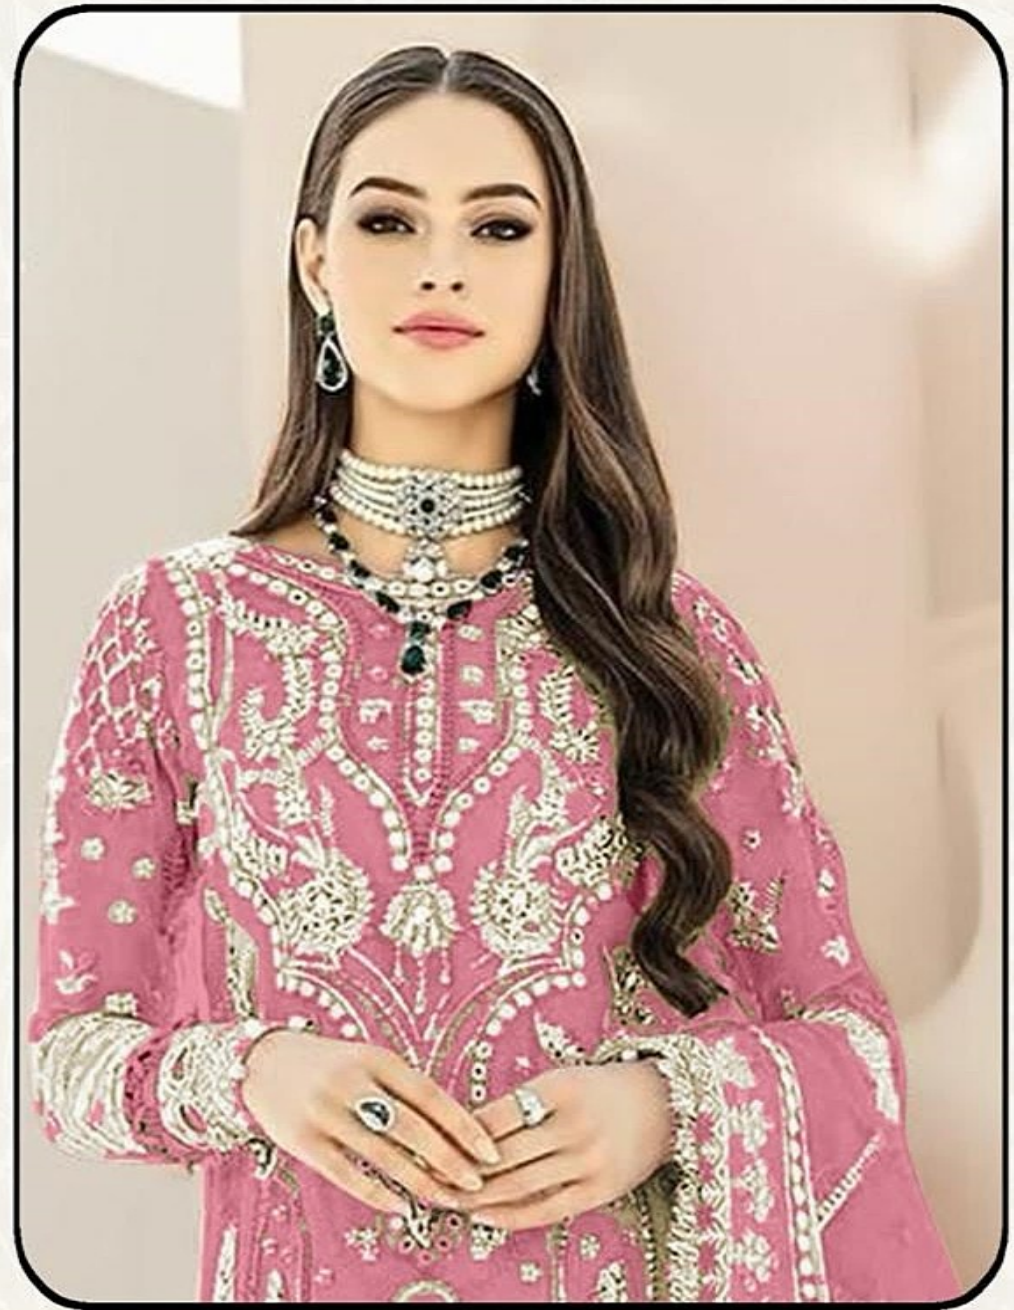

## DUPATTA

ORGANZA EMBROIDERED

**WASHING INSTRUCTIONS**  
DO NOT USE ANY TYPE OF BLEACH OR STAIN REMOVING CHEMICALS