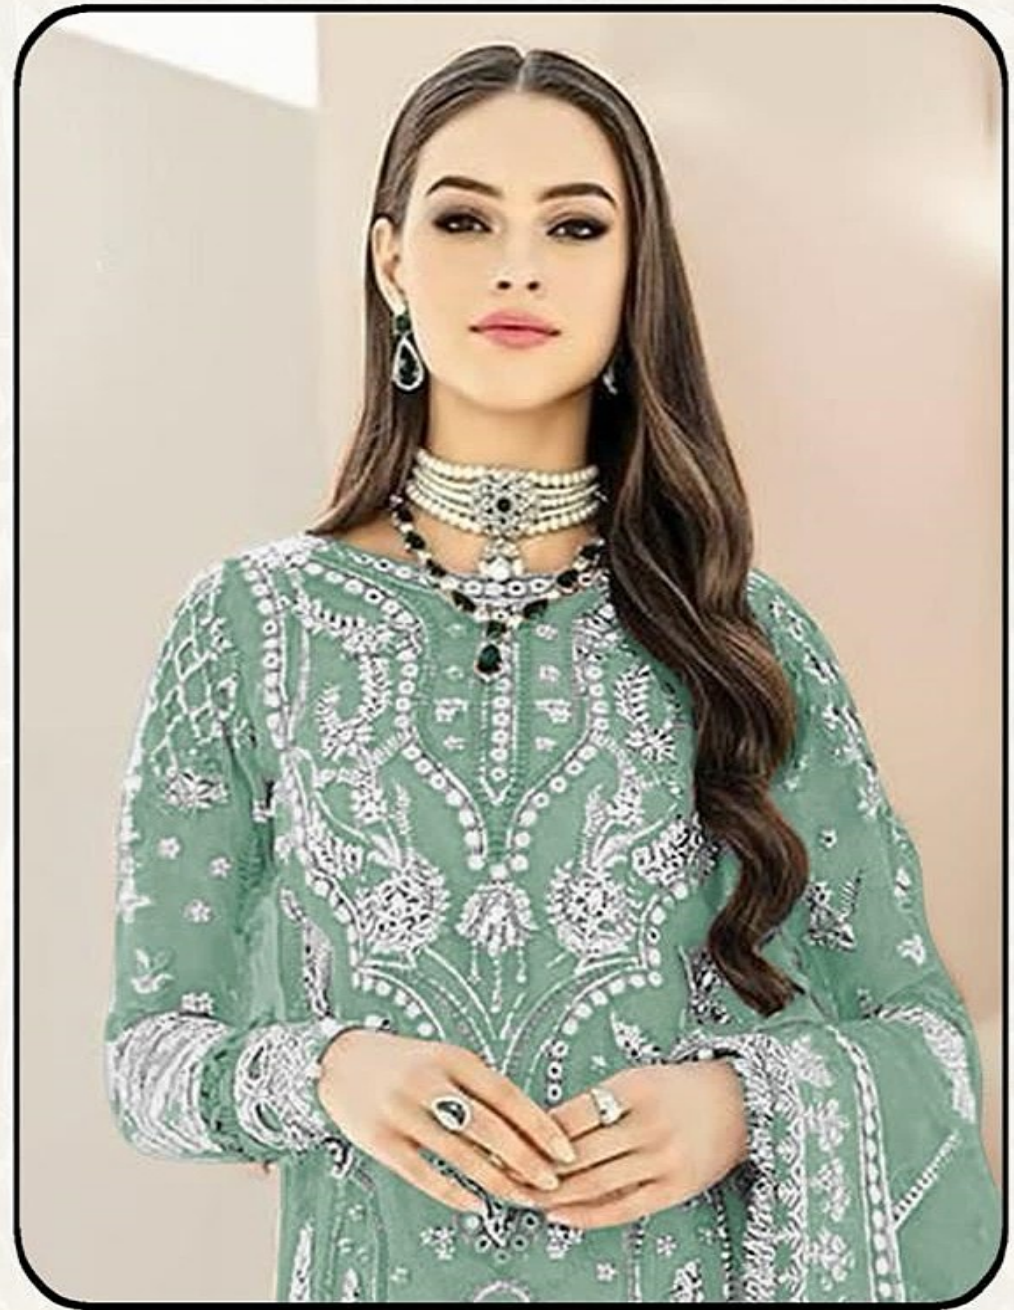

DUPATTA

ORGANZA EMBROIDERED

WASHING INSTRUCTIONS
DO NOT USE ANY TYPE OF BLEACH OR STAIN REMOVING CHEMICALS