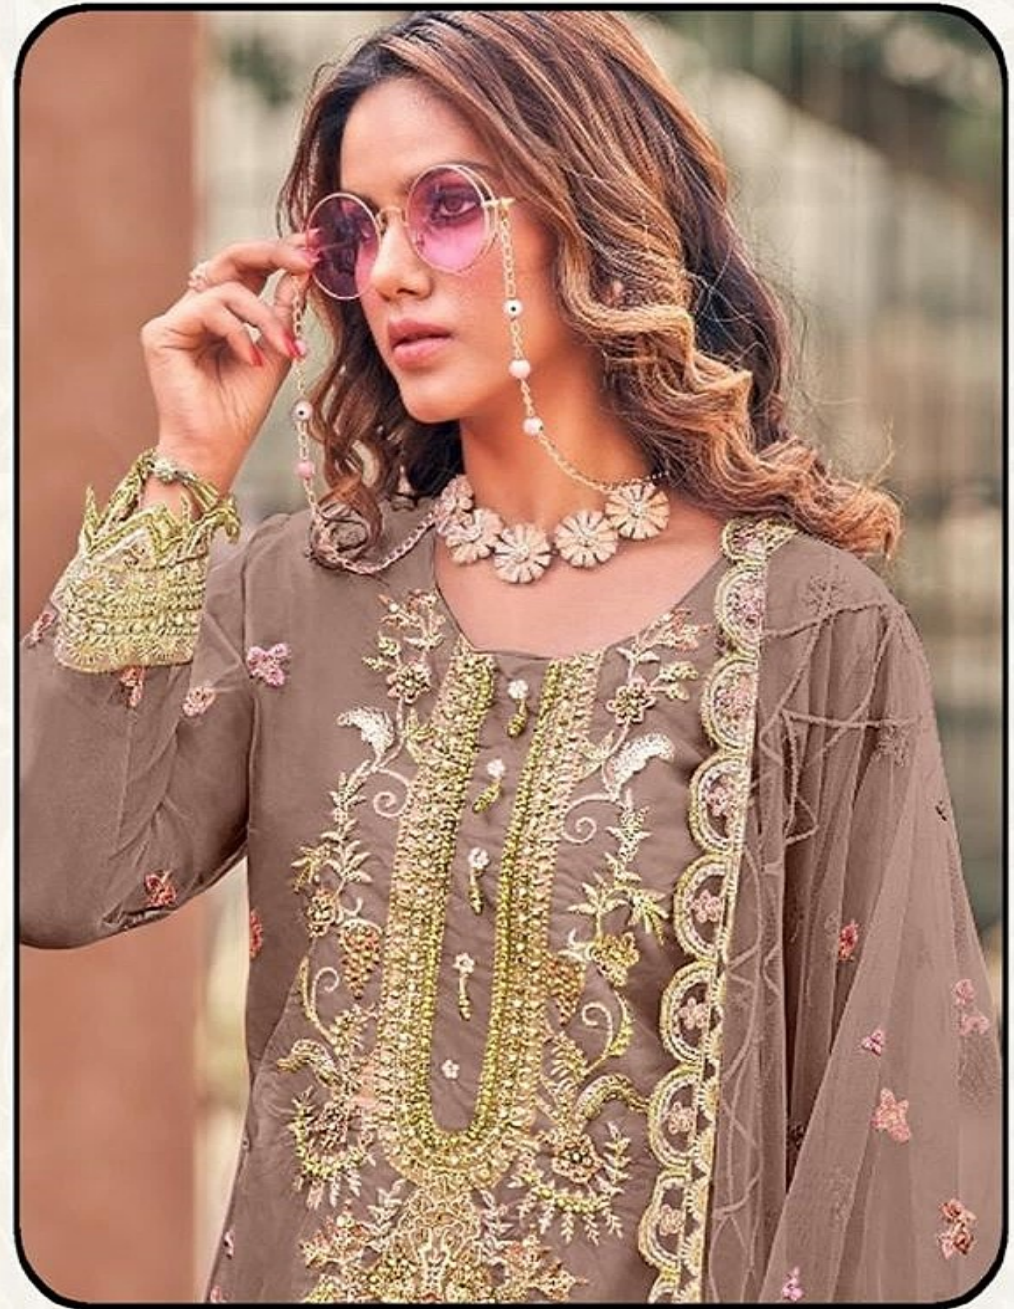

WASHING INSTRUCTIONS
DO NOT USE ANY TYPE OF BLEACH OR STAIN REMOVING CHEMICALS

DUPATTA ORGANZA SILK

WASHING INSTRUCTIONS
DO NOT USE ANY TYPE OF BLEACH OR STAIN REMOVING CHEMICALS

Delisha
CREATIONS

TOP - ORGANZA SILK
DUPTTA - ORGANZA SILK
INNER / BOTTOM - DULL SHANTUN