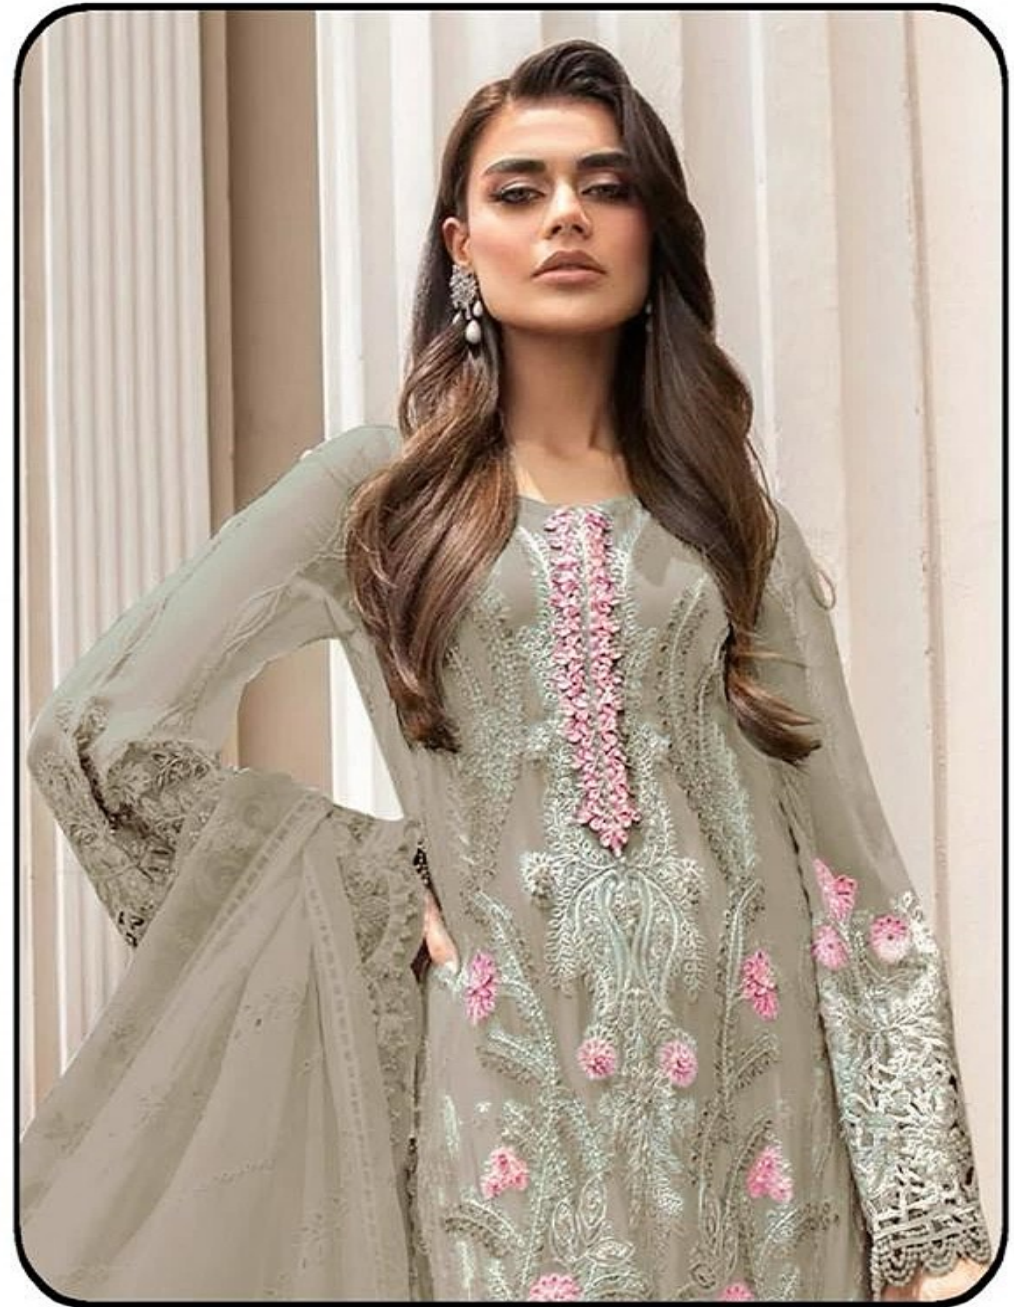

HEAVY SHANTON

DUPATTA

ORGANZA SILK

WASHING INSTRUCTIONS

DO NOT USE ANY TYPE OF BLEACH OR STAIN REMOVING CHEMICALS

HEAVY SHANTON

DUPATTA

ORGANZA SILK