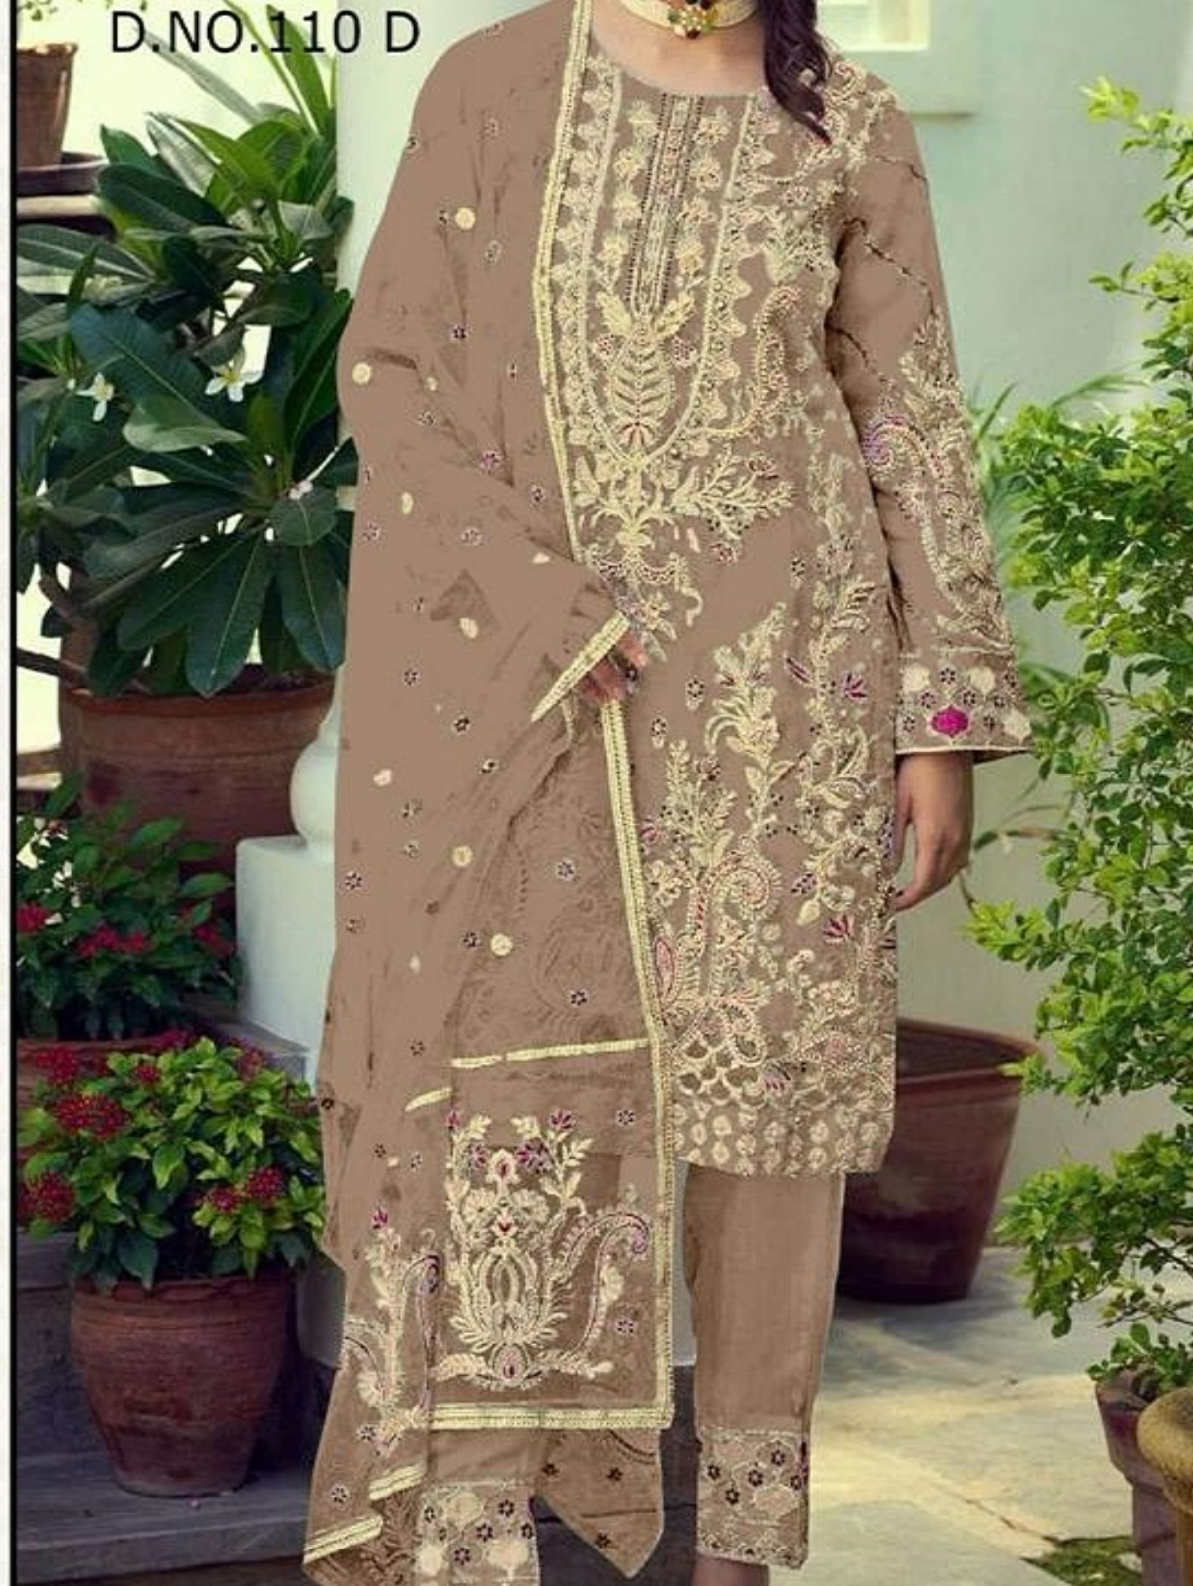

DUPATTA
ORGANZA SILK

WASHING INSTRUCTIONS

DO NOT USE ANY TYPE OF BLEACH OR STAIN REMOVING CHEMICALS