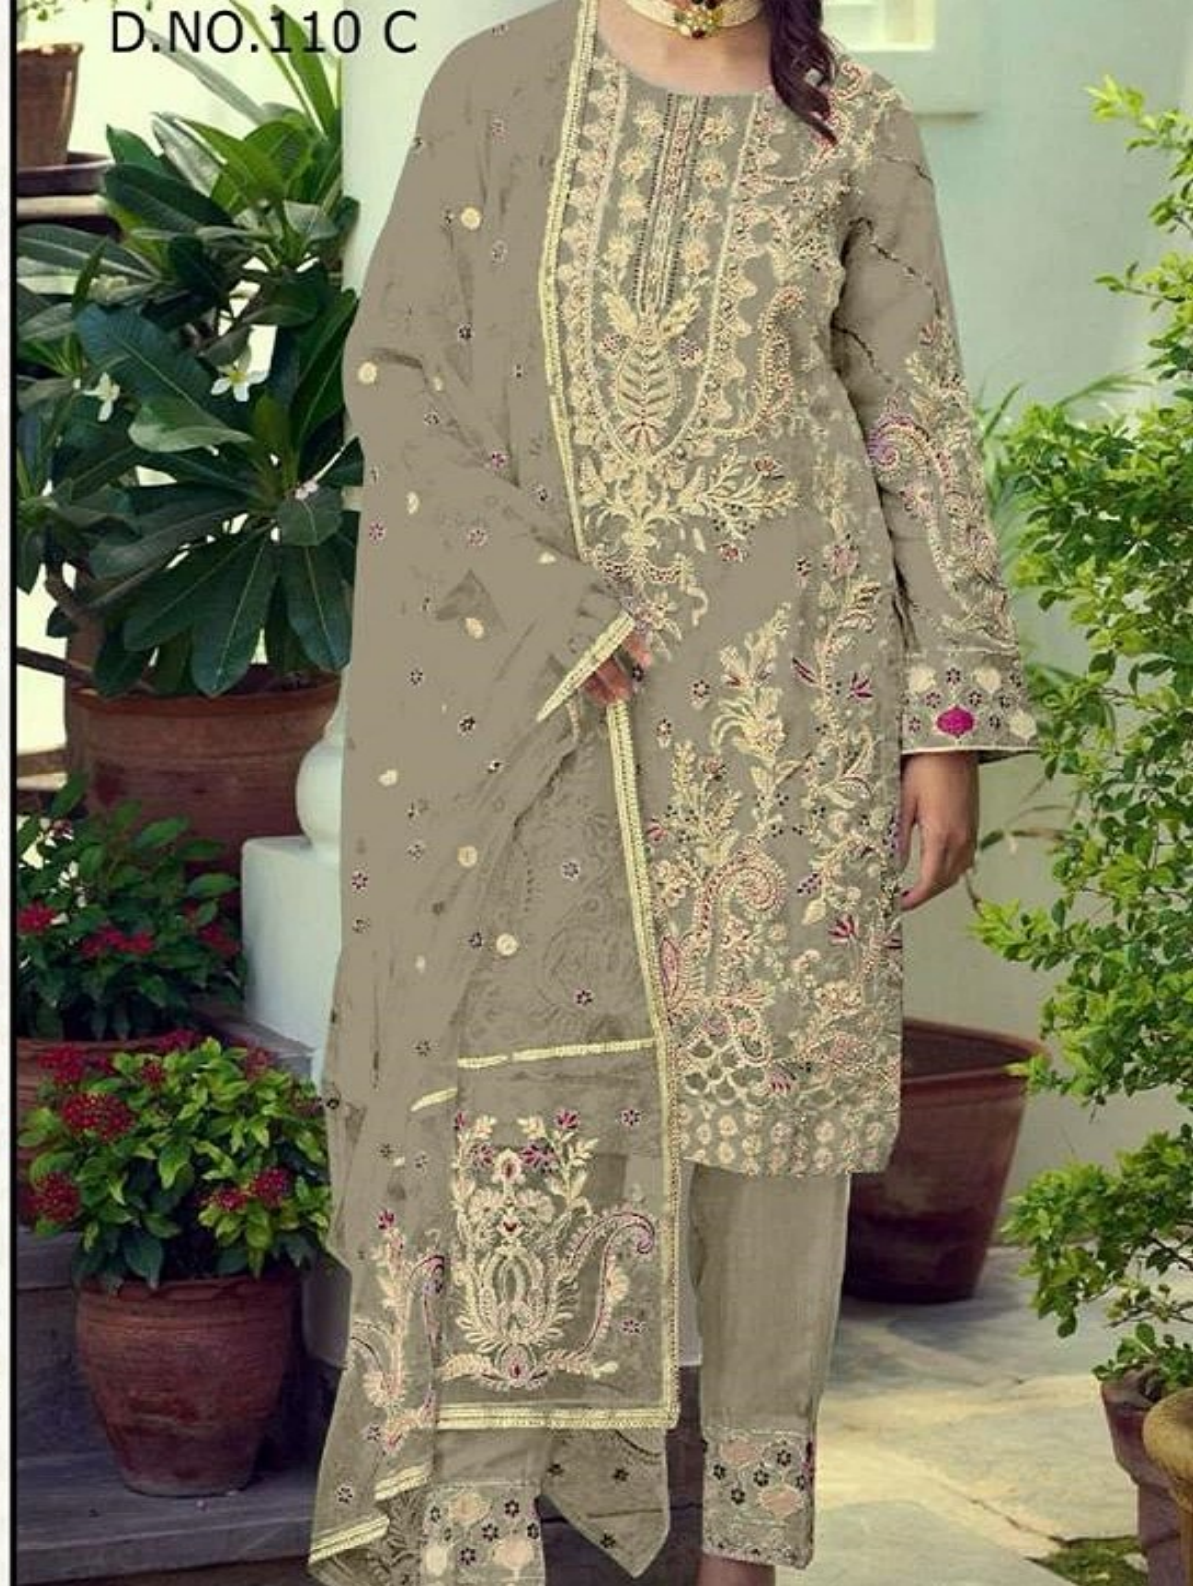

WASHING INSTRUCTIONS

DO NOT USE ANY TYPE OF BLEACH OR STAIN REMOVING CHEMICALS

Delisha
CREATIONS

TOP - ORGANZA SILK
BOTTOM - HEAVY SANTUN
DUPATTA - ORGANZA SILK

D.NO.110 A

D.NO.110 B

D.NO.110 C

D.NO.110 D