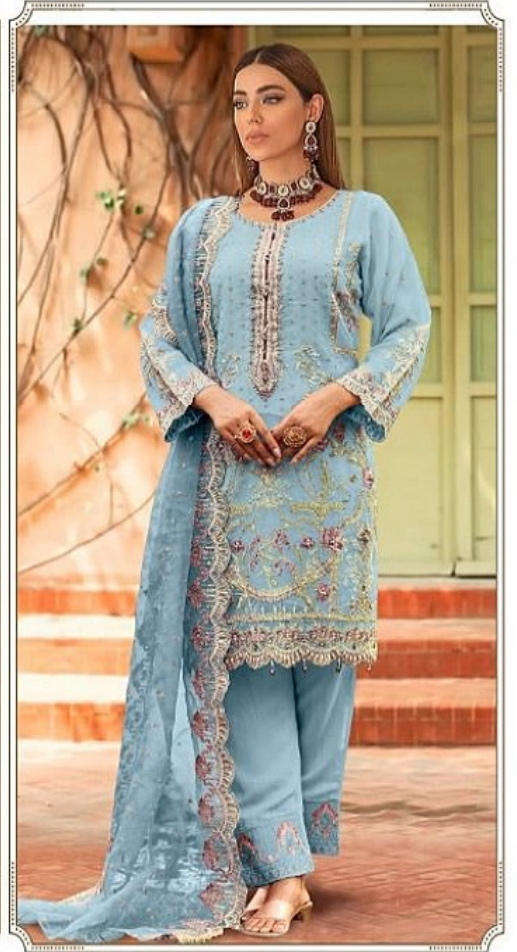

D-2034 A

D-2034 B

D-2034 C

D-2034 D

CODE: D-2034 C

DEEPSY
suits

TOP: ORGENZA WITH EMBROIDERY

CODE: D-2034 B

DEEPSY
suits

TOP: ORGENZA WITH EMBROIDERY

CODE: D-2034 D

DEEPSY
suits

TOP: ORGENZA WITH EMBROIDERY

CODE: D-2034 A

DEEPSY
suits

TOP: ORGENZA WITH EMBROIDERY