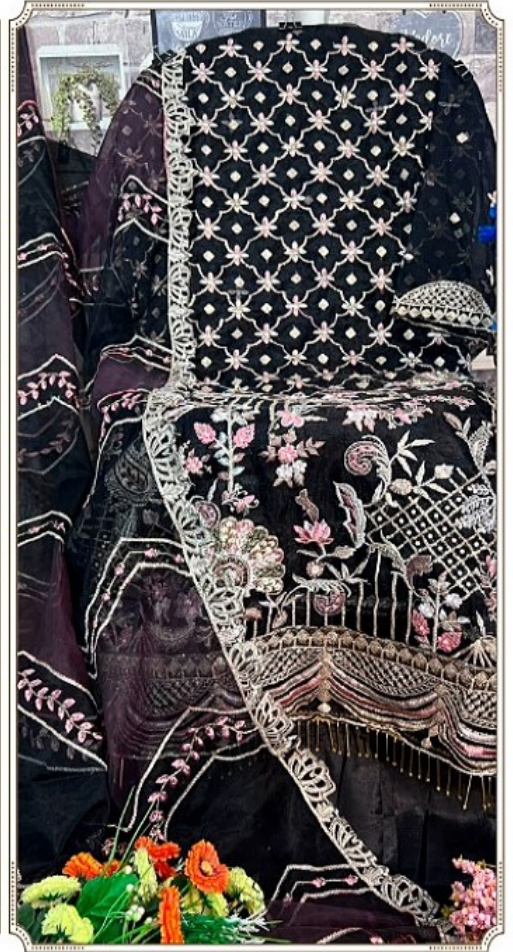

CODE: D-2057 D

*Delisha*TM
CREATIONS

TOP: Organza With Embroidery Back Work

CODE: D-2057 B

*Delisha*TM
CREATIONS

TOP: Organza With Embroidery Back Work

Delisha™
CREATIONS

TOP: Organza With Embroidery Back Work

**BOTTOM
/INNER:** Santoon

DUPATTA: Organza With Embroidery

D-2057 A

D-2057 B

D-2057 C

D-2057 D

CODE: D-2057 C

*Delisha*TM
CREATIONS

TOP: Organza With Embroidery Back Work

CODE: D-2057 A

*Delisha*TM
CREATIONS

TOP: Organza With Embroidery Back Work