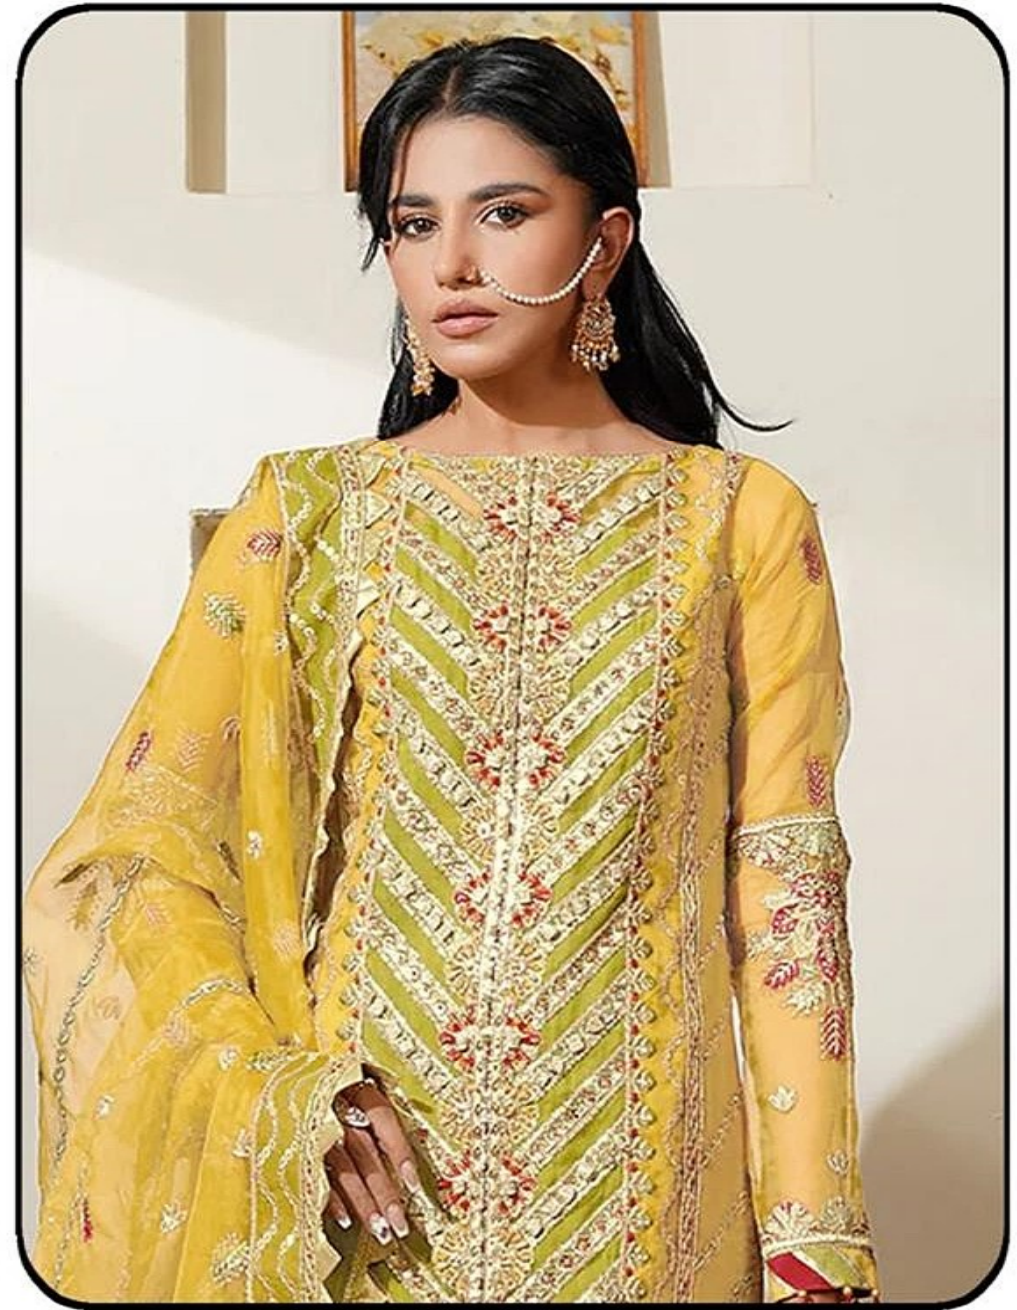

DUPATTA
ORGANZA SILK EMBROIDERY WORK

WASHING INSTRUCTIONS

DUPATTA
ORGANZA SILK EMBROIDERY WORK

WASHING INSTRUCTIONS

DUPATTA
ORGANZA SILK EMBROIDERY WORK

WASHING INSTRUCTIONS

DUPATTA
ORGANZA SILK EMBROIDERY WORK

WASHING INSTRUCTIONS

Delisha
CREATIONS

TOP - ORAGANZA SILK WITH JARKAN WORK
INNAR - BOTTOM - ORGANZA WITH SHANTUN
DUPATTA - ORAGNZA SILK EMBROIDERY WORK

D.NO-226 A

D.NO-226 B

D.NO-226 C

D.NO-226 D