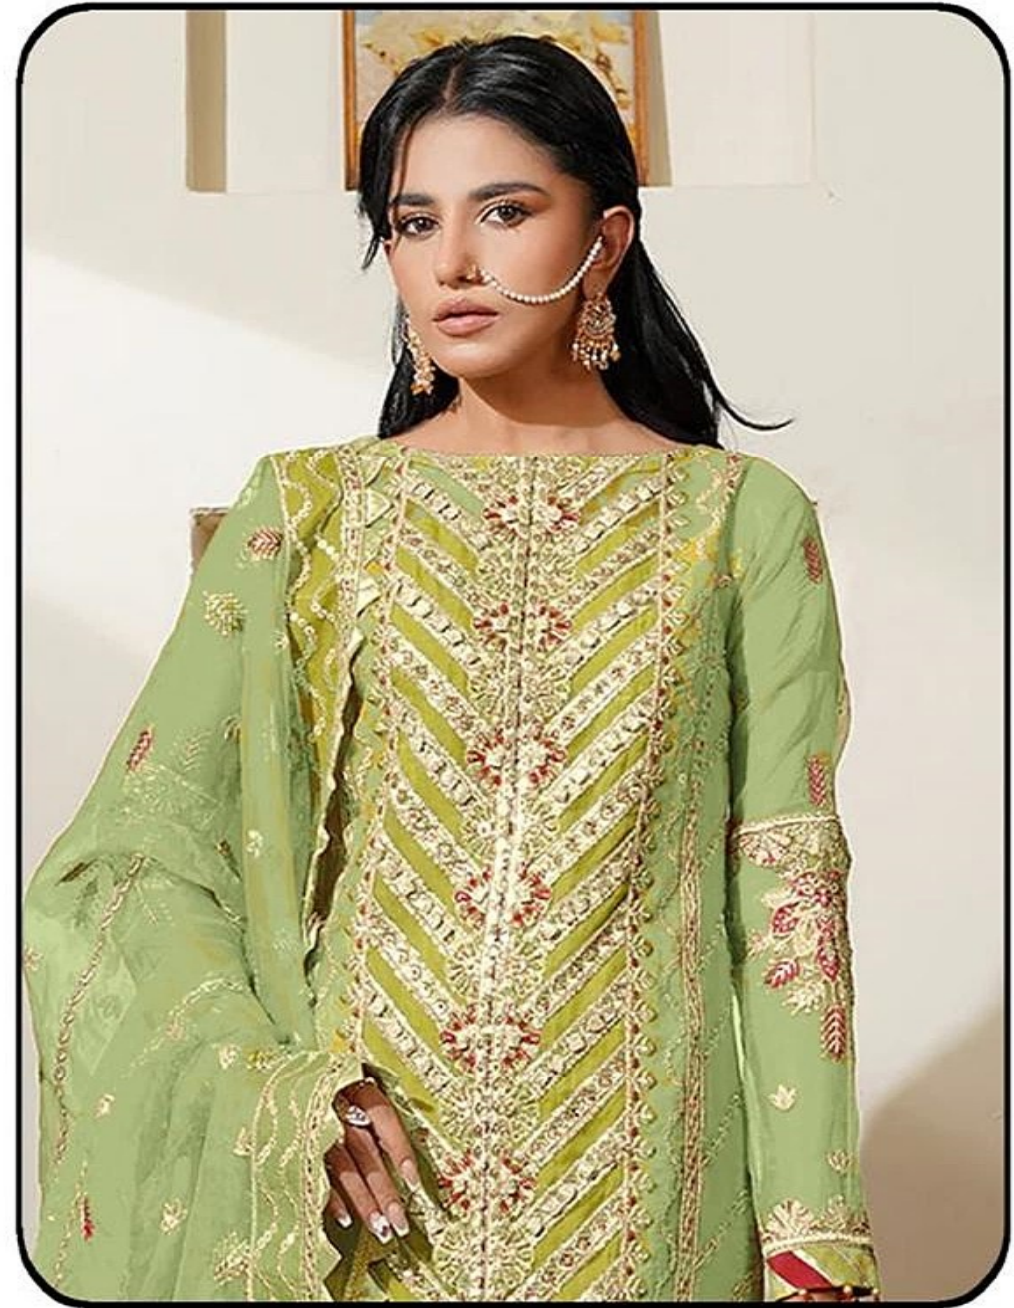

DUPATTA
ORGANZA SILK EMBROIDERY WORK

WASHING INSTRUCTIONS

DUPATTA
ORGANZA SILK EMBROIDERY WORK

WASHING INSTRUCTIONS

DUPATTA
ORGANZA SILK EMBROIDERY WORK

WASHING INSTRUCTIONS

DUPATTA
ORGANZA SILK EMBROIDERY WORK

WASHING INSTRUCTIONS

Delisha
CREATIONS

TOP - ORAGANZA SILK WITH JARKAN WORK
INNAR - BOTTOM - ORGANZA WITH SHANTUN
DUPATTA - ORAGNZA SILK EMBROIDERY WORK

D.NO-226 A

D.NO-226 B

D.NO-226 C

D.NO-226 D