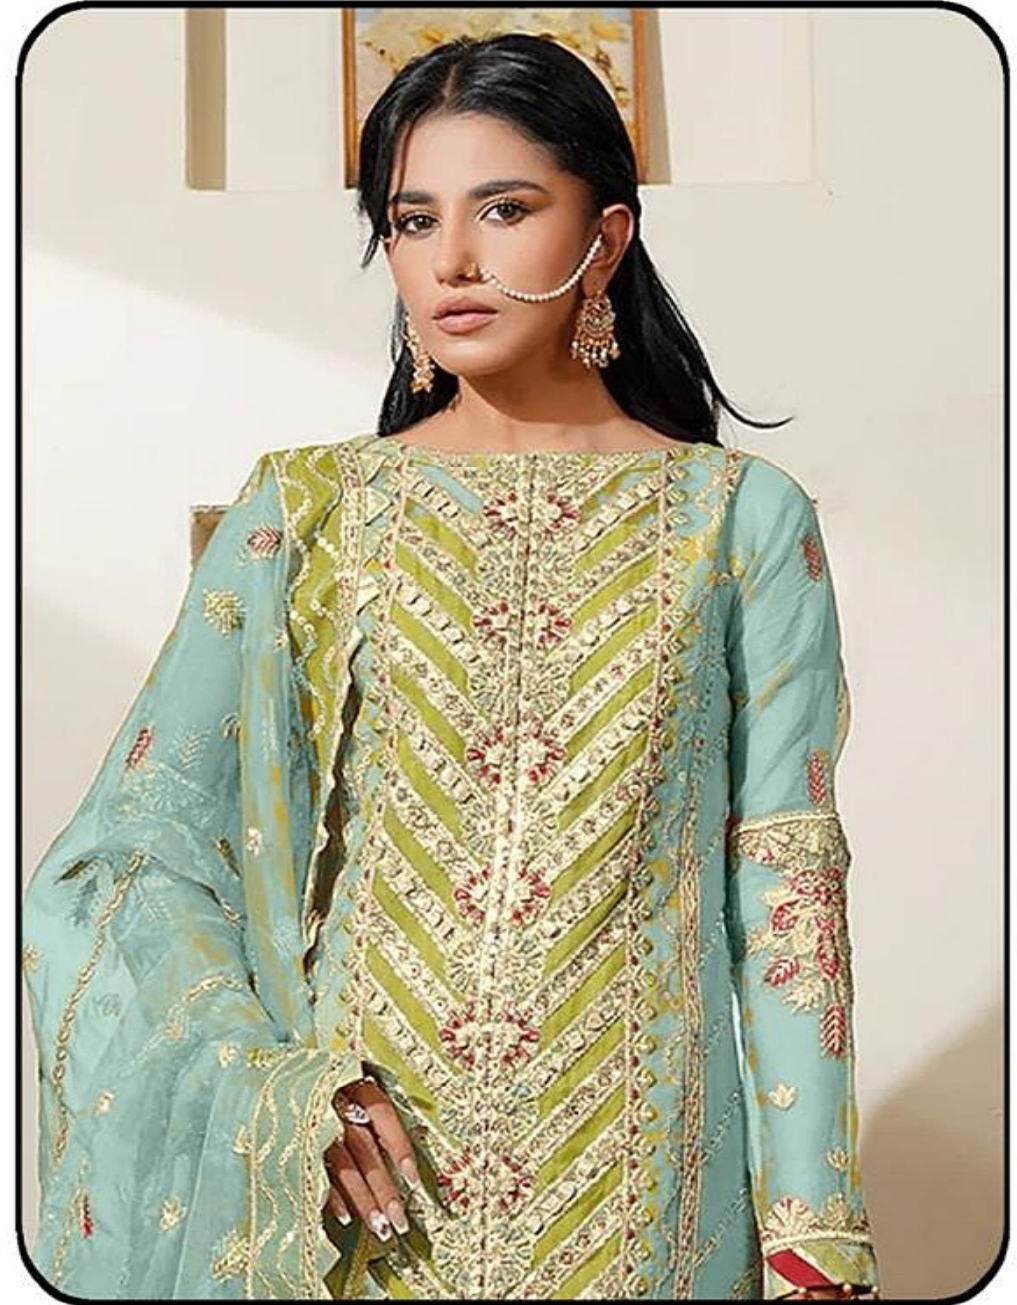

DUPATTA
ORGANZA SILK EMBROIDERY WORK

WASHING INSTRUCTIONS