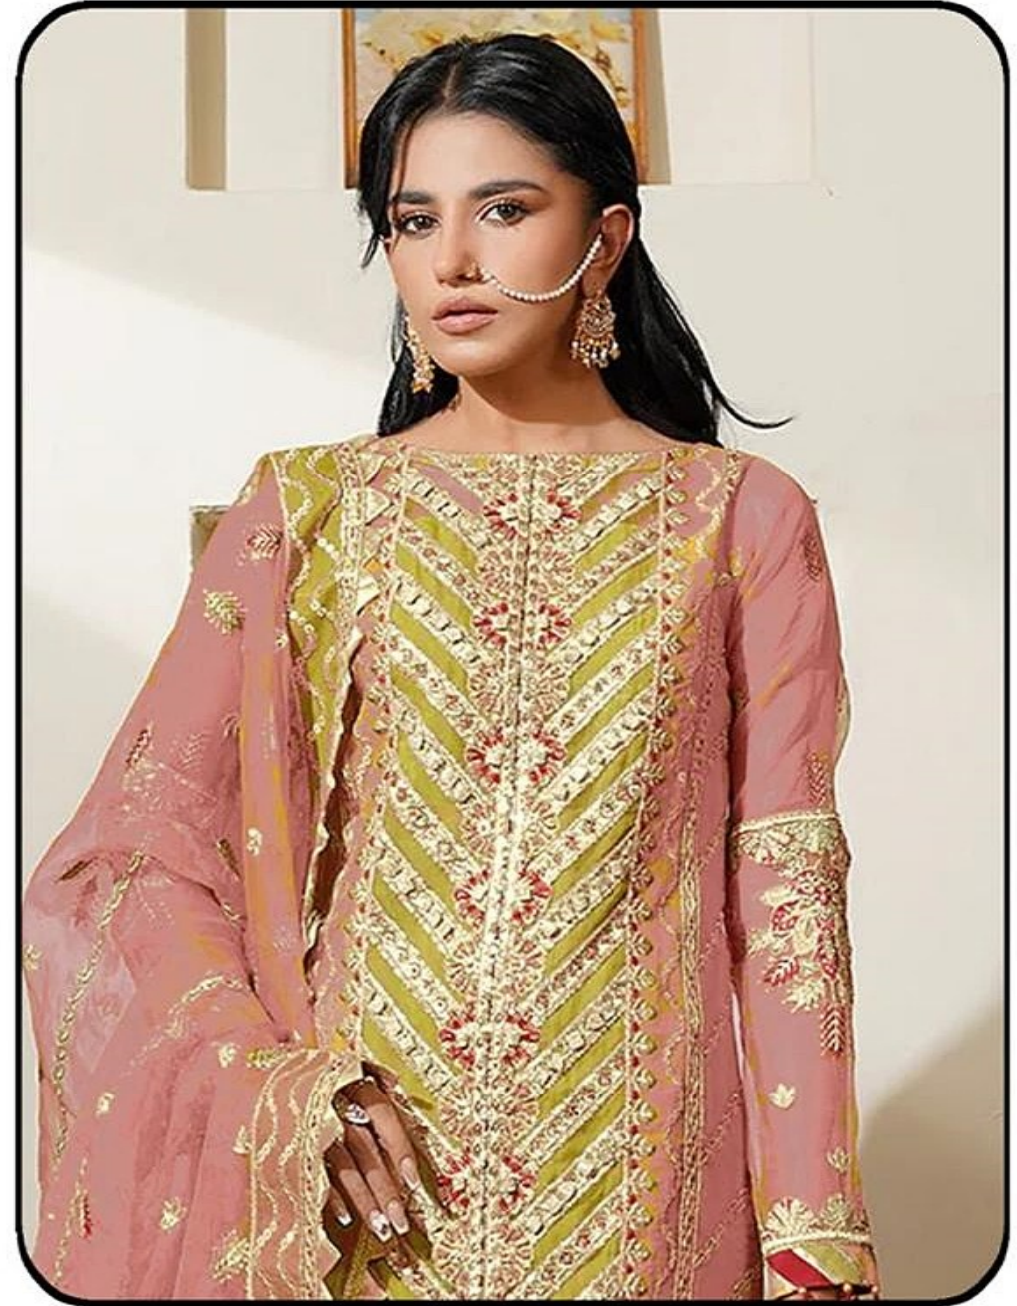

DUPATTA
ORGANZA SILK EMBROIDERY WORK

WASHING INSTRUCTIONS