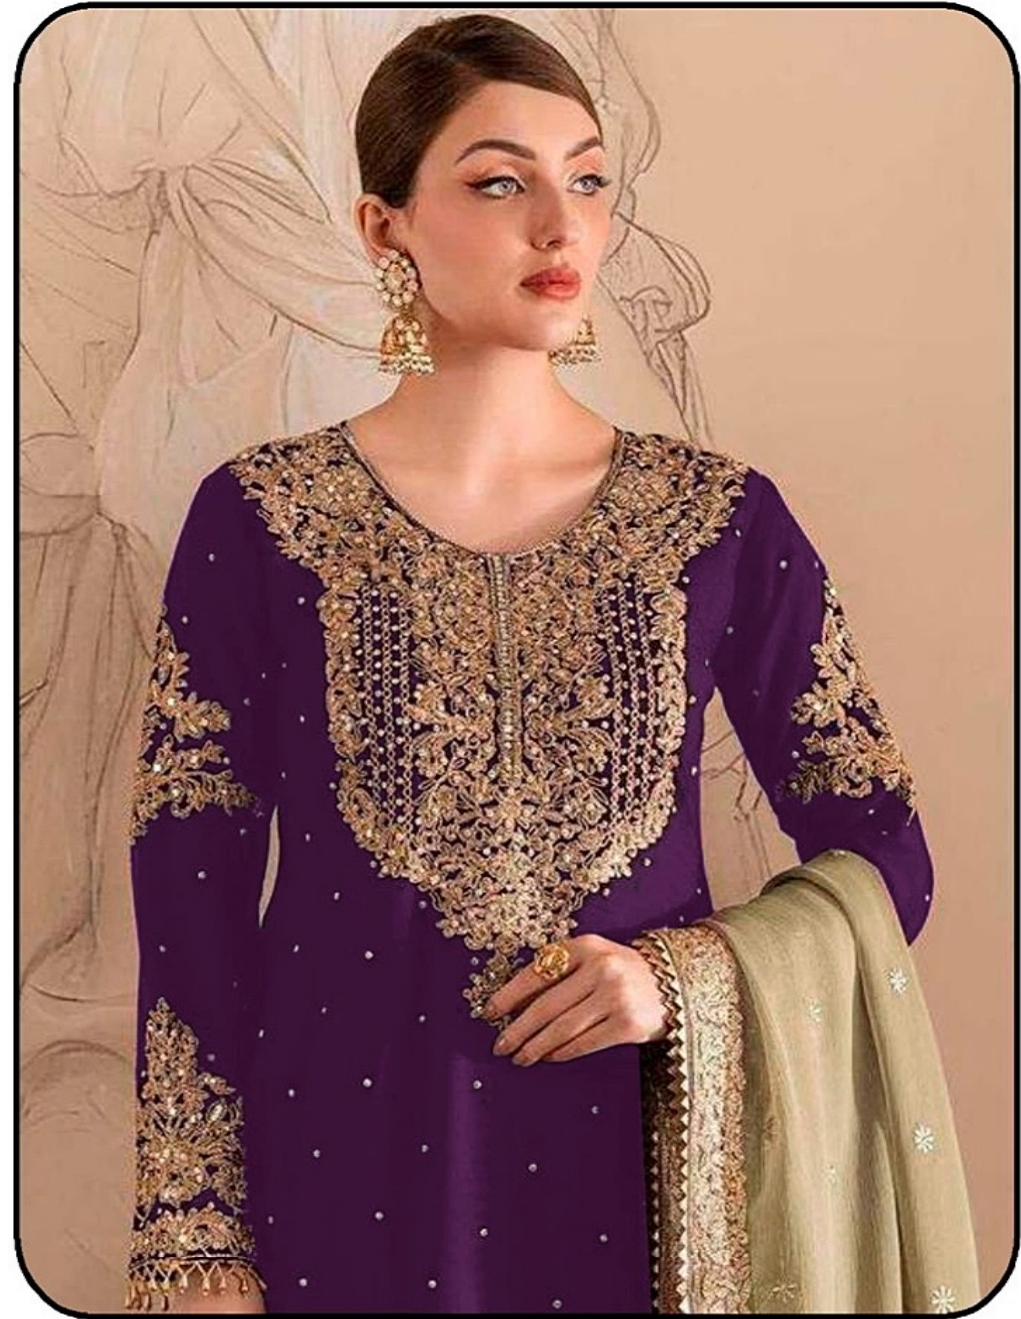

D.NO:294 B

BOTTOM-INNER  
GEORGETT AMERICAN CRAPE

**DUPATTA**  
GEORGETTE

WASHING INSTRUCTIONS

REDAYMADE COLLECTION

TOP - GEORGETTE  
BOTTOM - GEORGETTE  
INNER - AMERICAN CRAPE  
DUPATTA - GEORGETTE

D.NO-294 A

D.NO.294 C

BOTTOM-INNER  
GEORGETT AMERICAN CRAPE

**DUPATTA**  
GEORGETTE

WASHING INSTRUCTIONS

D.NO.294 D

GEORGETTR AMERICAN CRAPE

**DUPATTA**

GEORGETTE