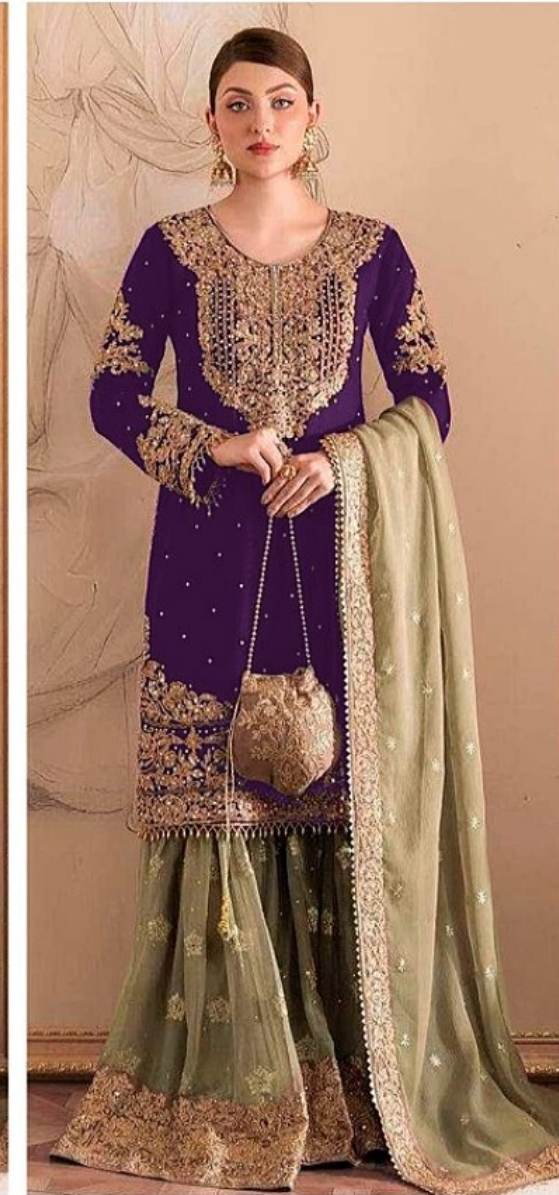

D.NO:294 B

BOTTOM-INNER  
GEORGETT AMERICAN CRAPE

**DUPATTA**  
GEORGETTE

WASHING INSTRUCTIONS

REDAYMADE COLLECTION

TOP - GEORGETTE  
BOTTOM - GEORGETTE  
INNER - AMERICAN CRAPE  
DUPATTA - GEORGETTE

D.NO-294 A

D.NO-294 B

D.NO-294 C

D.NO-294 D

D.NO:294A

BOTTOM-INNER  
GEORGETT AMERICAN CRAPE

**DUPATTA**

GEORGETTE

WASHING INSTRUCTIONS

D.NO.294 C

BOTTOM-INNER  
GEORGETT AMERICAN CRAPE

**DUPATTA**  
GEORGETTE

WASHING INSTRUCTIONS

D.NO.294 D

GEORGETTR AMERICAN CRAPE

**DUPATTA**

GEORGETTE