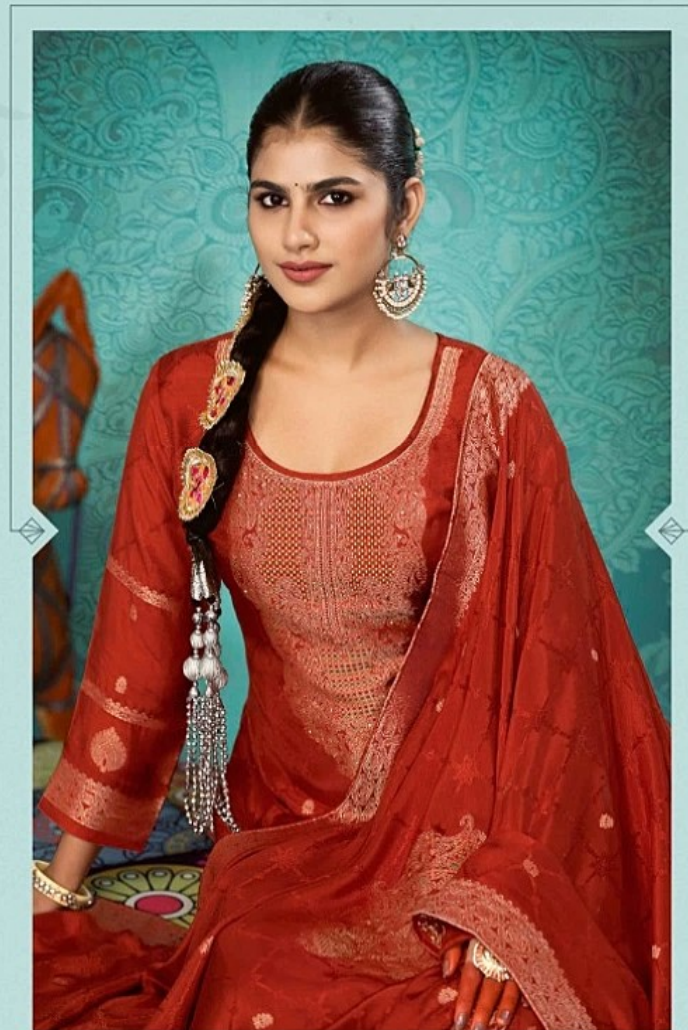

IMMERSE YOURSELF IN UNEXPECTED, BRIGHT COLOR & TEXTURED

DN | 16166