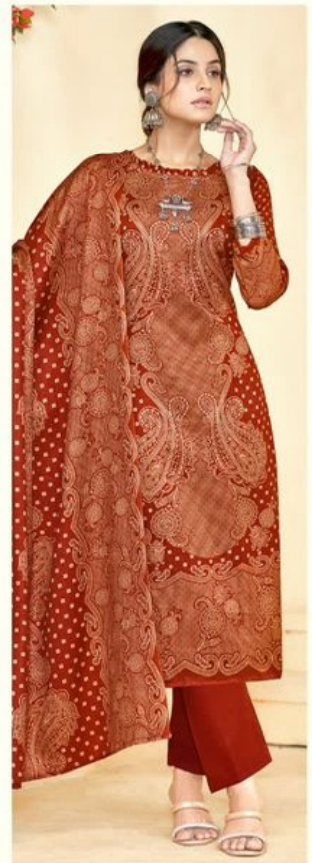

FABRIC DETAILS	
TOP	PURE HEARING-BOND PASHMINA WEAVING STYLE PRINT
BOTTOM	PURE PASHMINA SPUN DYED
DUPATTA	PURE HEARING-BOND PASHMINA SHAWL DUPATTA

- : FOLLOW US :-

\* Complimentary Copy Not For Sale \*

1001

1002

1003

1004

1005

1006

1007

1008