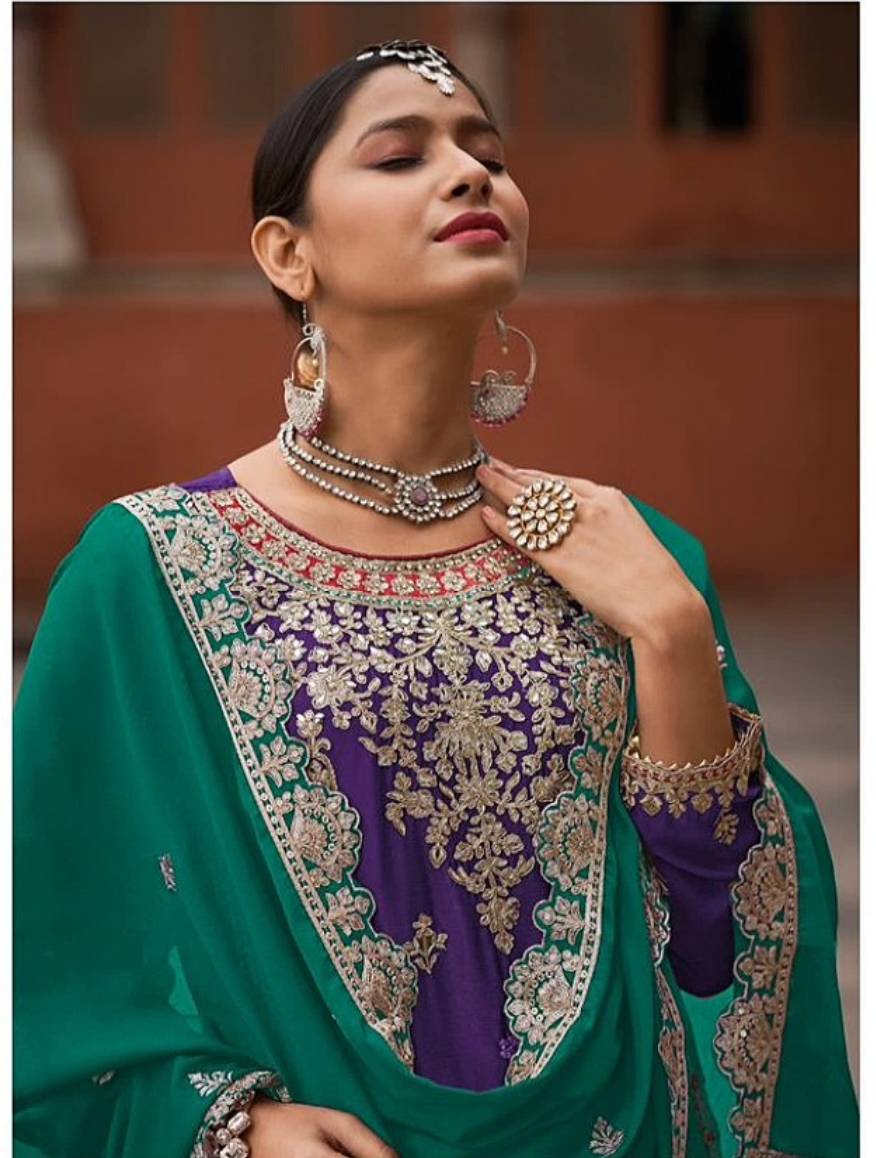

1002

Your Choice®