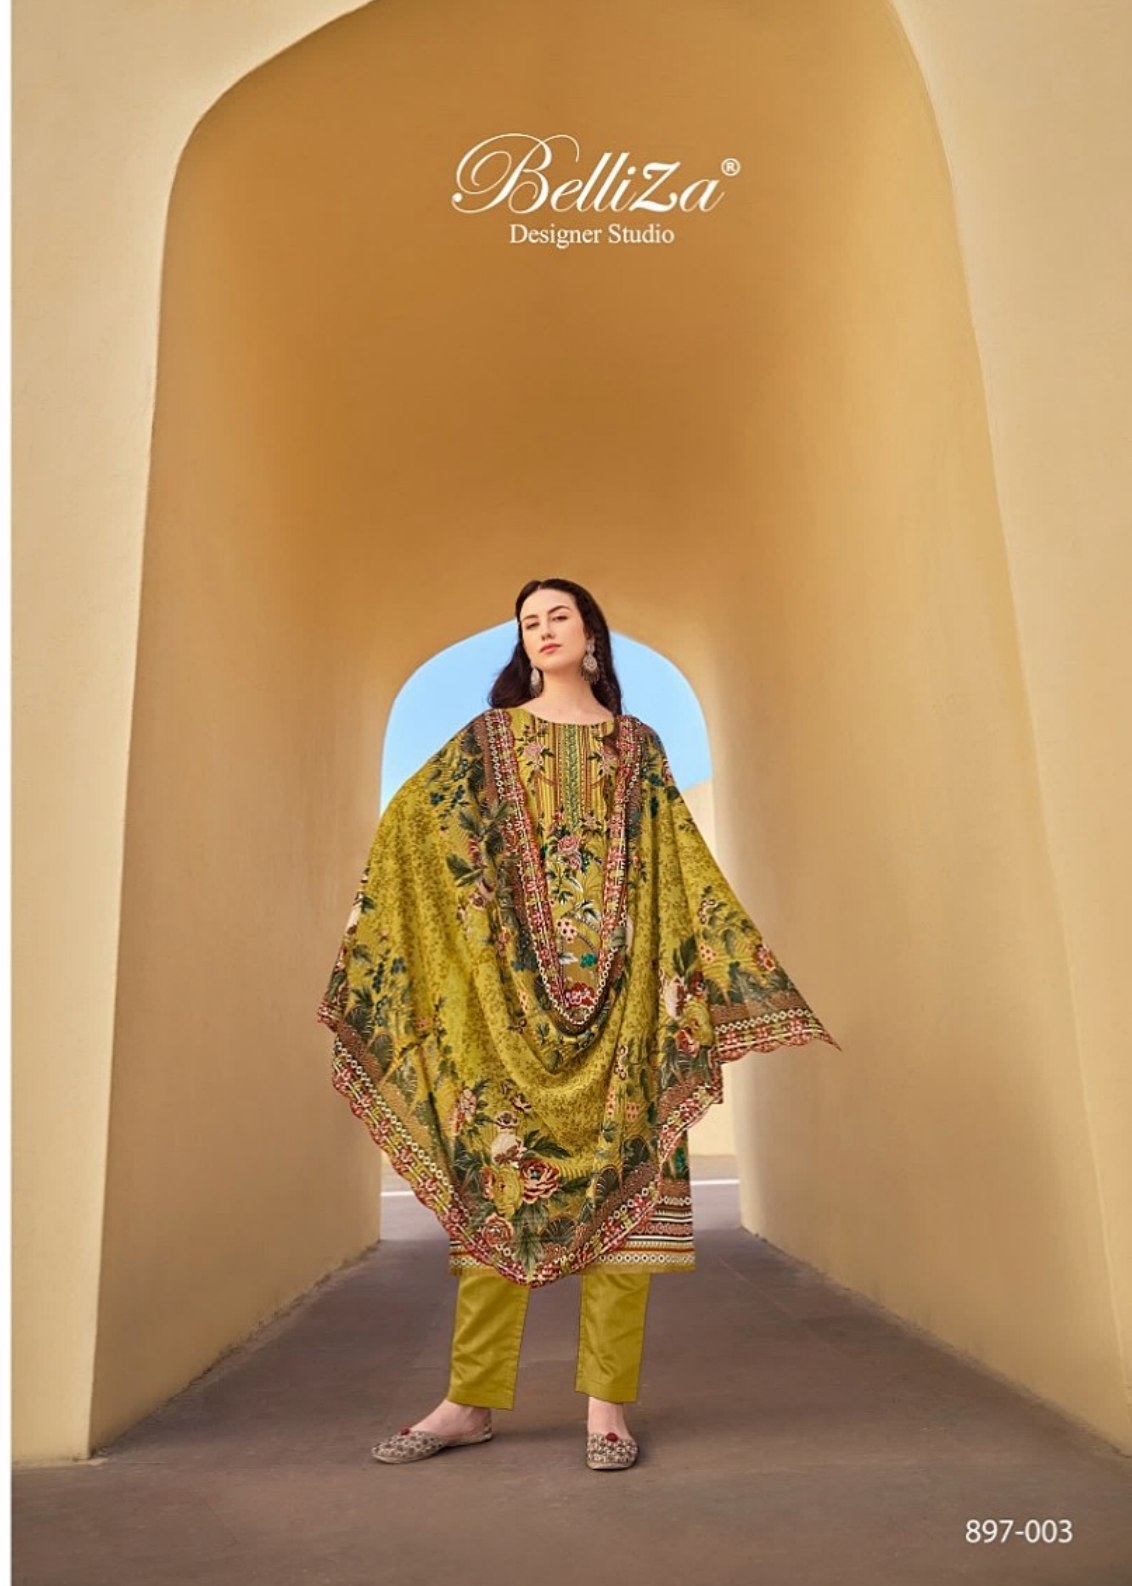

Belliza®
Designer Studio