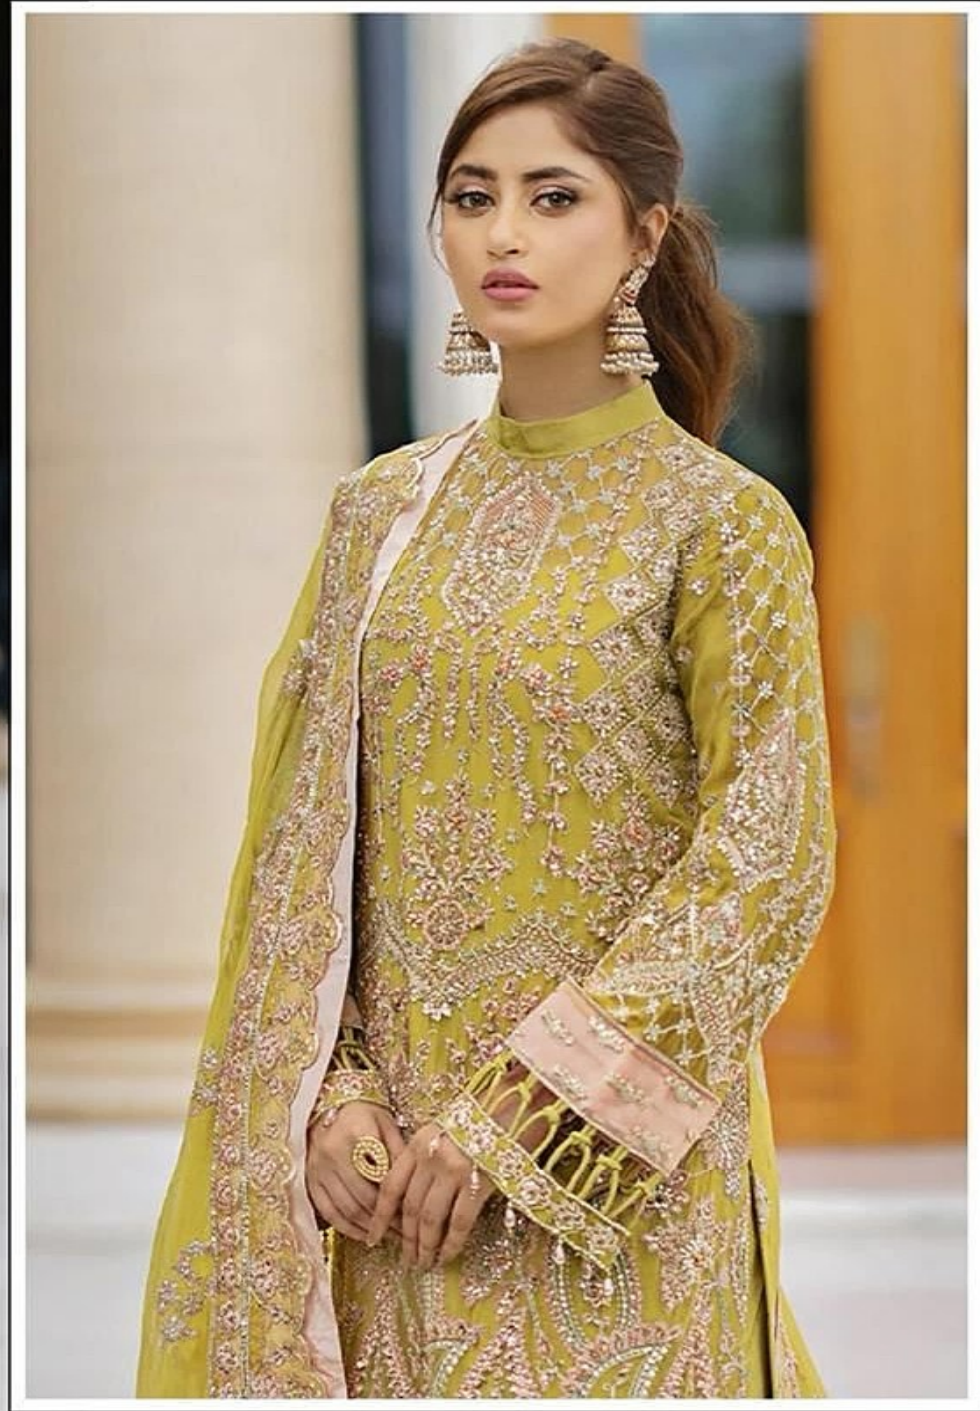

14011-C

TOP :- GEORGETTE
BOTTOM/INNER :- SANTOON

TOP - GEORGETTE
BOTTOM/PANER - SANTIEN
OL.PVITA - GEORGETTE

CARE INSTRUCTIONS

WASH IN COLD WATER WITH LIKE COLORS. DO NOT BLEACH. TUMBLE DRY ON LOW HEAT. IRON ON LOW HEAT. DO NOT DRY CLEAN.

HUMARI
WOMEN'S WEAR
1401-A

100% COTTON
MATERIAL: LANTAN
DESIGN: CROCHET
100% HANDMADE

14011-A

TOP :- GEORGETTE
BOTTOM/INNER :- SANTOON

14011-A

14011-B

14011-C

14011-D

14011-B

TOP :- GEORGETTE
BOTTOM/INNER :- SANTOON

14011-D

TOP :- GEORGETTE
BOTTOM/INNER :- SANTOON