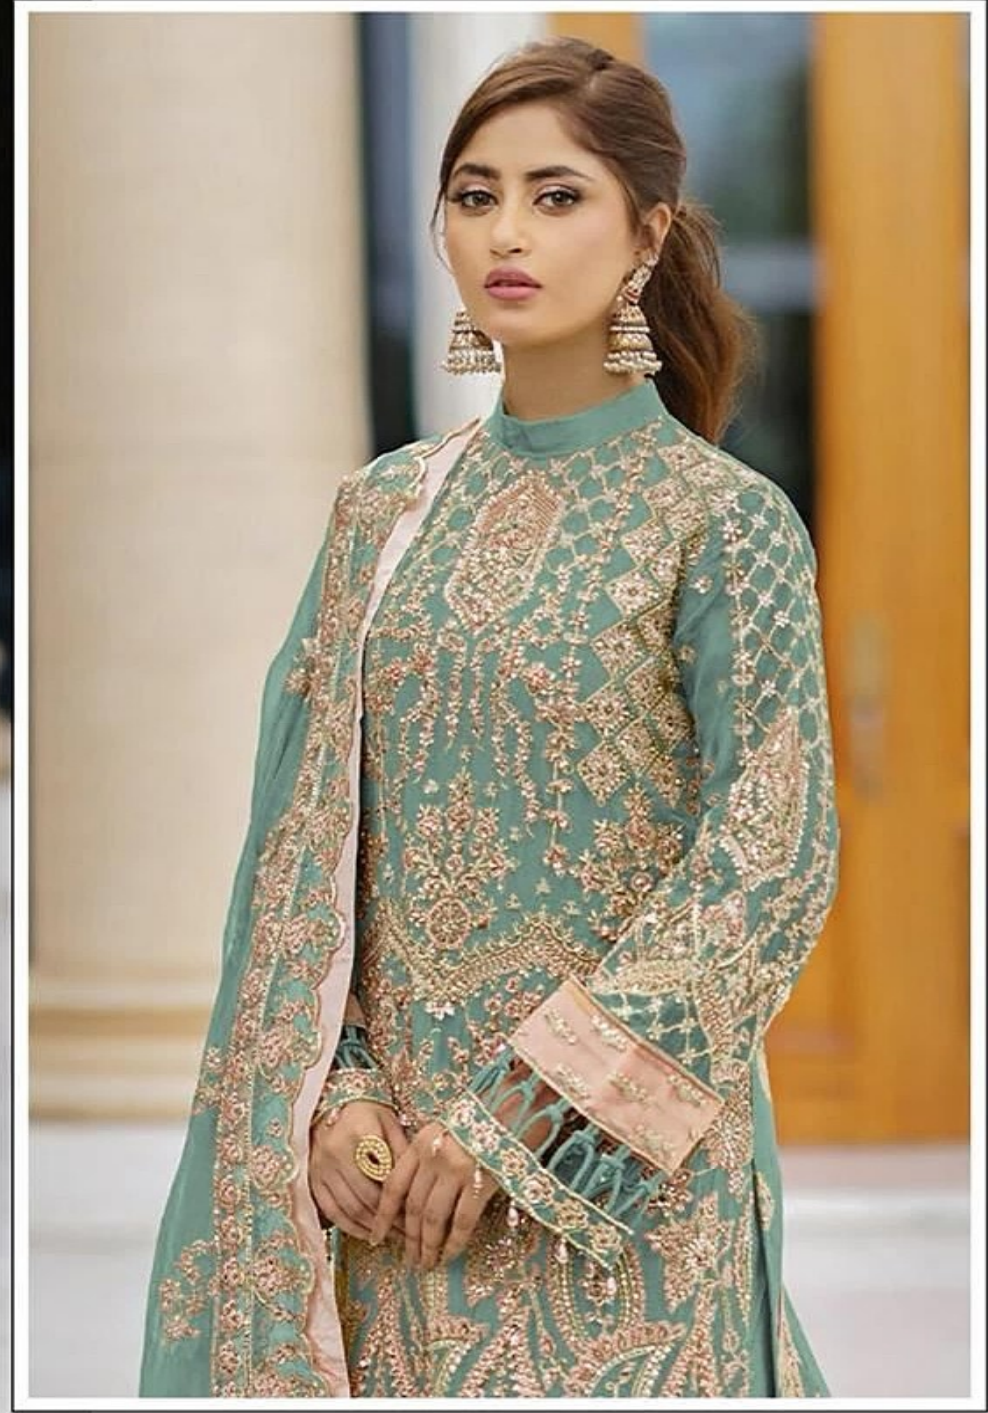

14011-C

TOP :- GEORGETTE
BOTTOM/INNER :- SANTOON

TOP - GEORGETTE
BOTTOM/PANER - SANTIEN
OL.PVITA - GEORGETTE

CARE INSTRUCTIONS

WASH IN COLD WATER WITH LIKE COLORS. DO NOT BLEACH. TUMBLE DRY ON LOW HEAT. IRON ON LOW HEAT. DO NOT DRY CLEAN.

HUMARI
WOMEN'S WEAR
1401-A

100% COTTON
MATERIAL: LANTAN
DESIGN: CROCHET
100% HANDMADE

14011-A

TOP :- GEORGETTE
BOTTOM/INNER :- SANTOON

14011-A

14011-B

14011-C

14011-D

14011-B

TOP :- GEORGETTE
BOTTOM/INNER :- SANTOON

14011-D

TOP :- GEORGETTE
BOTTOM/INNER :- SANTOON