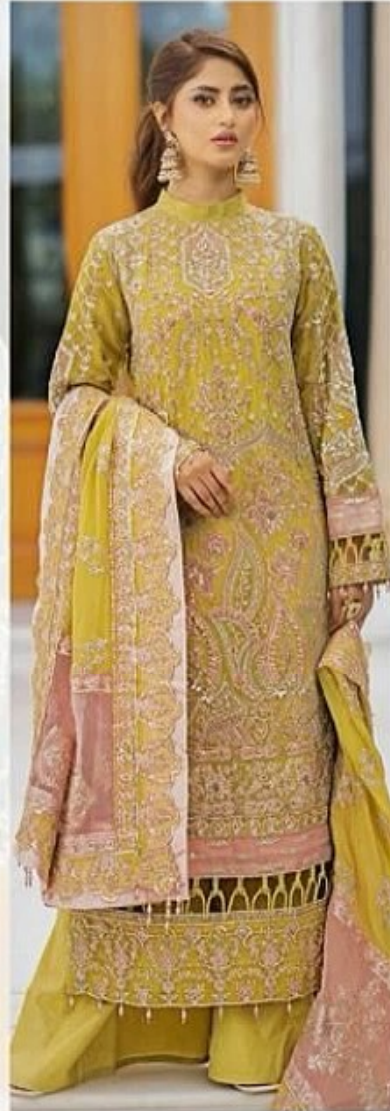

14011-C

TOP :- GEORGETTE
BOTTOM/INNER :- SANTOON

TOP - GEORGETTE
BOTTOM/PANER - SANTIEN
OL.PVITA - GEORGETTE

CARE INSTRUCTIONS

WASH IN COLD WATER WITH LIKE COLORS. DO NOT BLEACH. TUMBLE DRY ON LOW HEAT. IRON ON LOW HEAT. DO NOT DRY CLEAN.

HUMARI
WOMEN'S WEAR
1401-A

100% COTTON
MATERIAL: LANTAN
DESIGN: CROCHET
100% HANDMADE

14011-A

TOP :- GEORGETTE
BOTTOM/INNER :- SANTOON

14011-A

14011-B

14011-C

14011-D

14011-B

TOP :- GEORGETTE
BOTTOM/INNER :- SANTOON

14011-D

TOP :- GEORGETTE
BOTTOM/INNER :- SANTOON