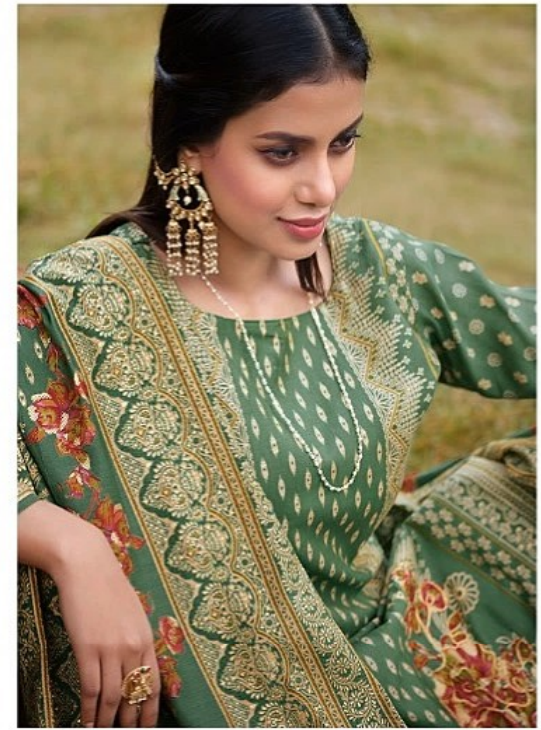

BelliZa®
Designer Studio

AN EXQUISITE FUSION OF GOLD JARI AND CONTEMPORARY FASHION,
SEAMLESSLY BLENDING WITH TIMELESS DESIGNS & MODERN TRENDS...

STYLE CODE _831-007