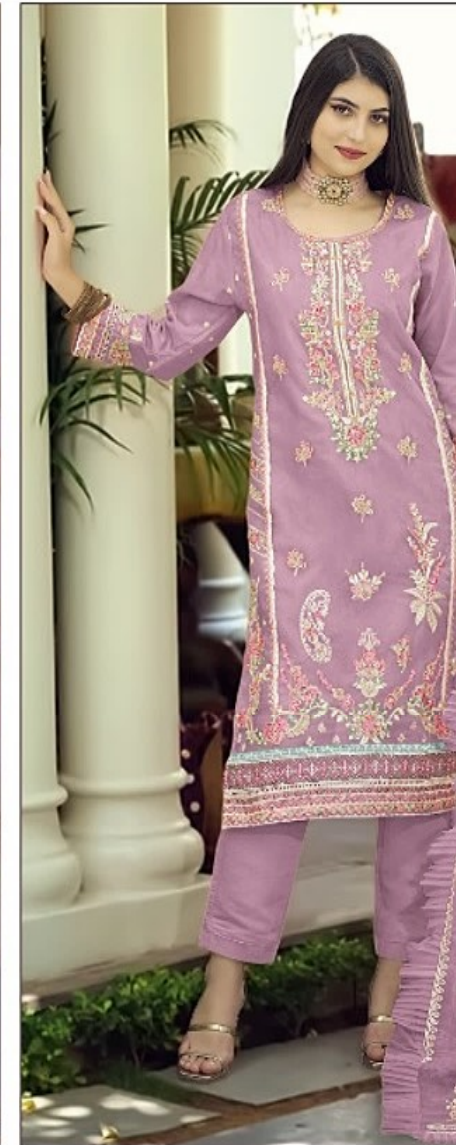

KK-067

KK-067-B

KK-067-C

KK-067-

TOP:- ORGANZA EMBROIDERED
DUPATTA:- ORGANZA EMBROIDERED
WITH FRILL LACE
BOTTOM / INNER:- SANTOON

KROSSTM
KULTURE