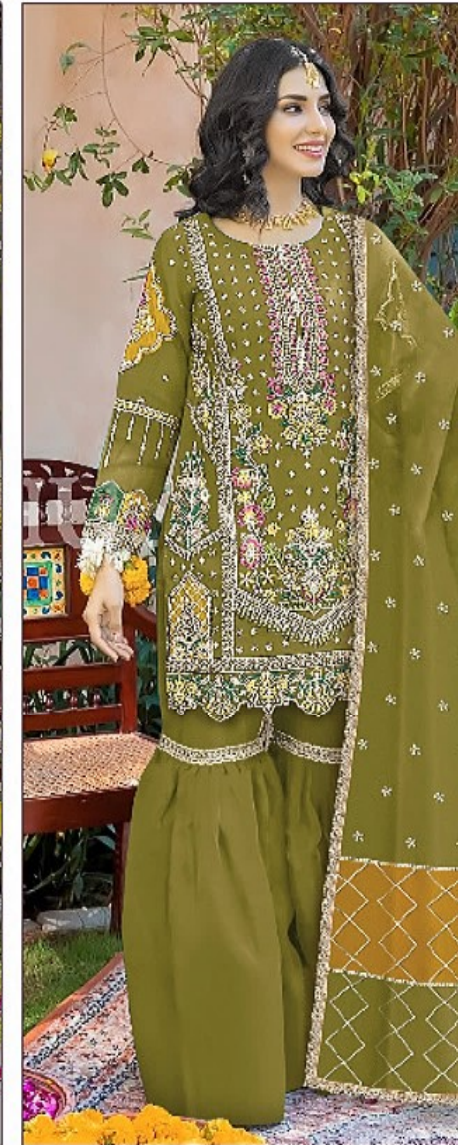

KK-108

KK-108-B

KK-108-C

KK-108-

TOP:- ORGANZA EMBROIDERED
DUPATTA:- ORGANZA EMBROIDERED
WITH PALLU WORK
BOTTOM / INNER:- SANTOON

KROSSTM
KULTURE