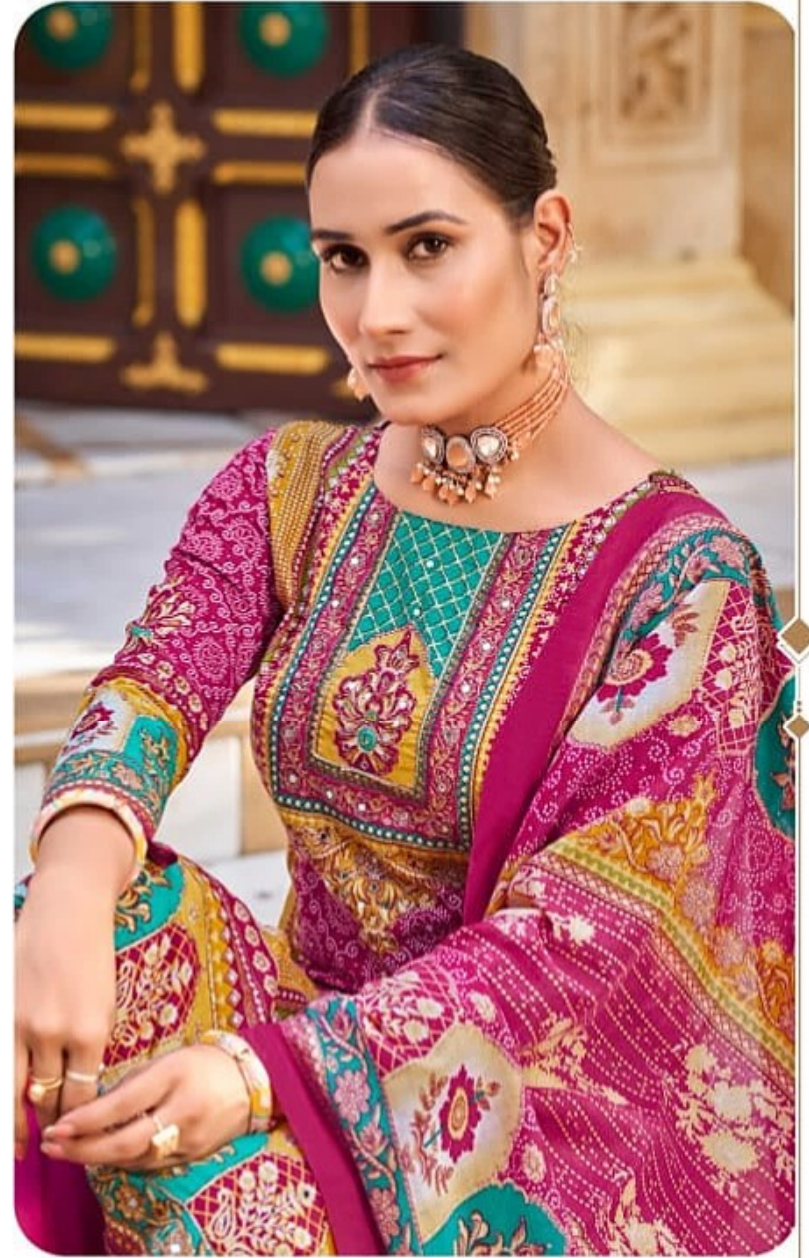

Zulfat[®]
Designer Suits

"Unfolding Nature's Elegance in Every Fabric."

Zulfat[®]
Designer Suits

643-003

"Dressing Dreams, Inspired by Nature."

Zulfat®
Designer Suits

643-004

"The Art of Ethnicity, The Beauty of Nature."

Zulfat[®]
Designer Suits
643-001

"A Fashion Symphony of Petals and Prints."

643-002

"Timeless Textiles, Inspired by Earth's Beauty."

Malang

Zulfat[®]
Designer Suits

643-001

643-002