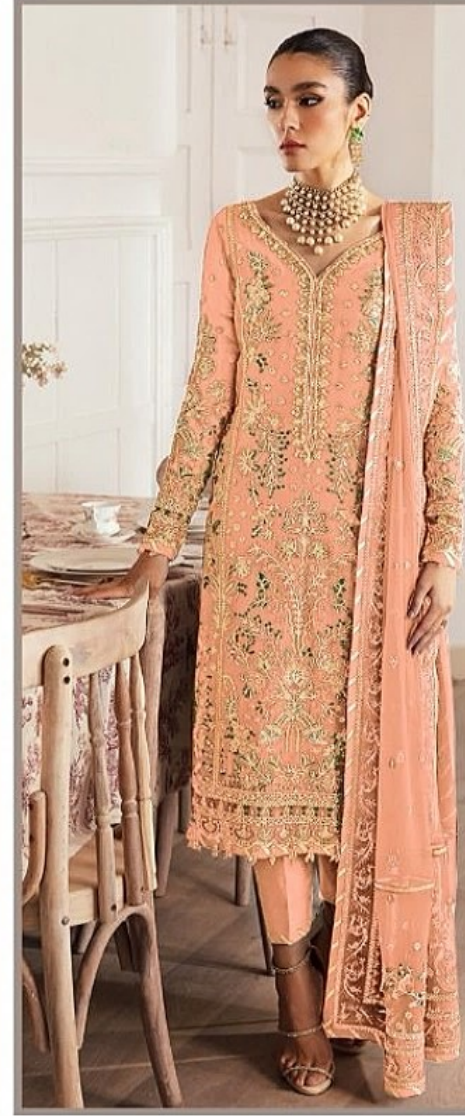

D.NO.1469 G