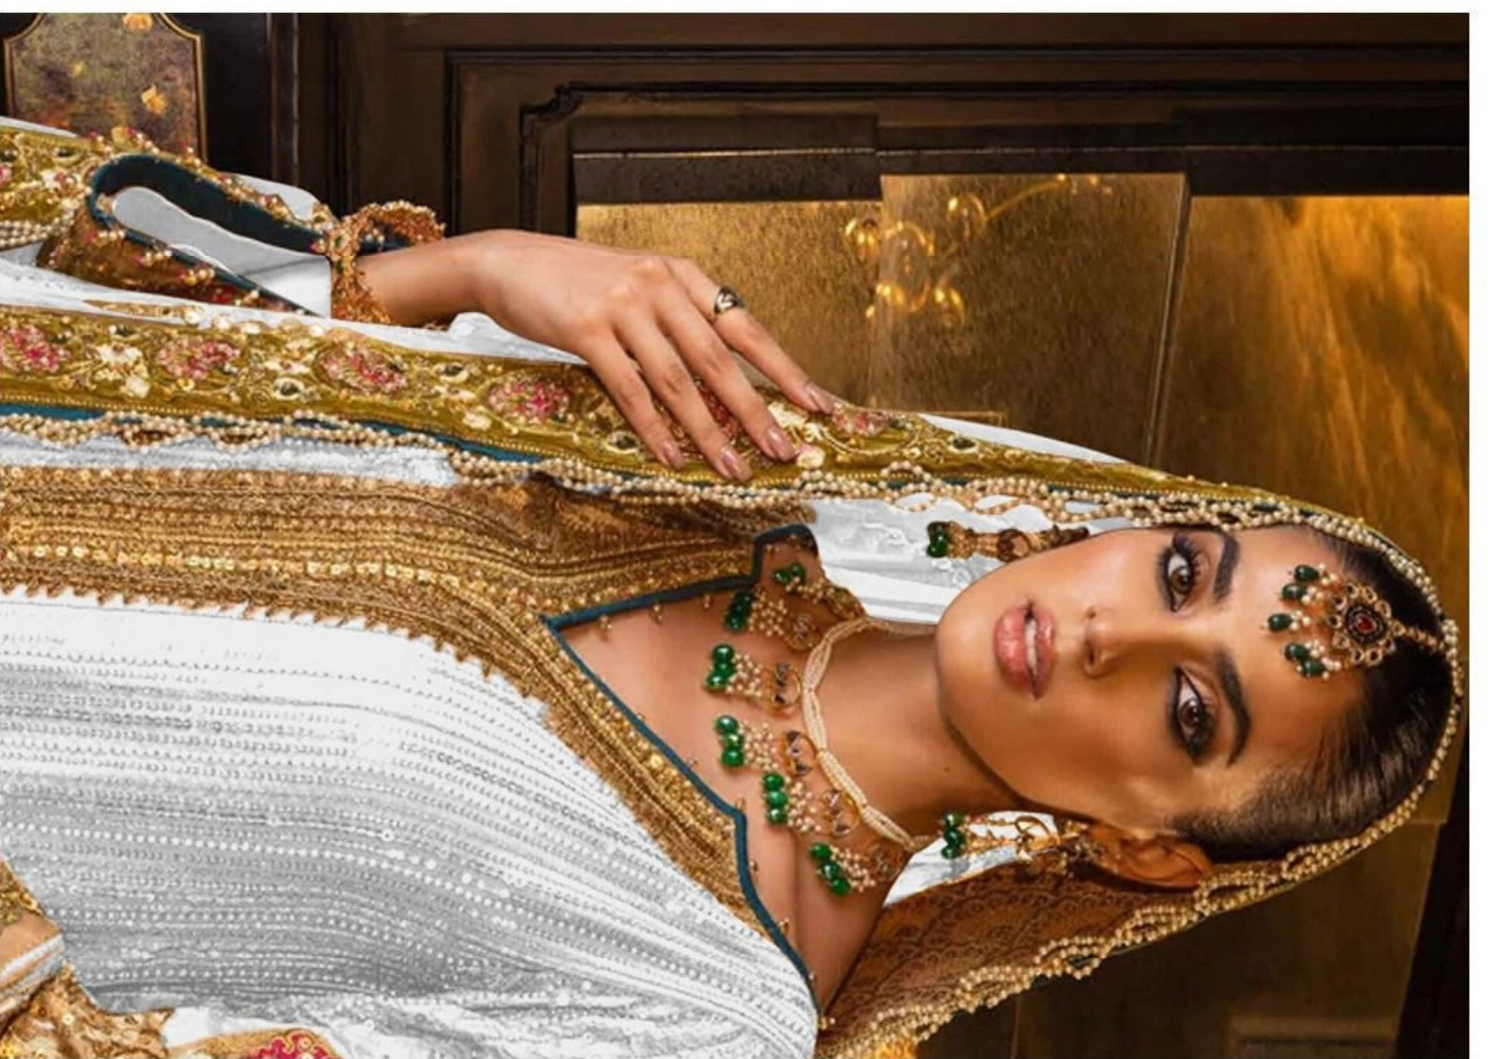

Serene  
REGHA EXPORT  
S - 115 C

TOP - FOX GEORGETTE HEAVY EMBROIDERY WORK WITH HAND WORK  
BOTTOM - PINNER HEAVY SANTOON  
DUPATTA - NAZNEEN HEAVY EMBROIDERY WORK WITH HEAVY LACE WORK

Serene  
MADE IN INDIA

Serene  
MADE IN INDIA

Serene  
MADE IN INDIA  
S - 115 B

FOX GEORGETTE HEAVY EMBROIDERED WITH HAND WORK  
INNER HEAVY SANTOON  
KALIN HEAVY EMBROIDERY WITH HEAVY LACE WORK

Serene  
MADE IN INDIA

Serene  
A PRODUCT OF  
MEGA EXPORT