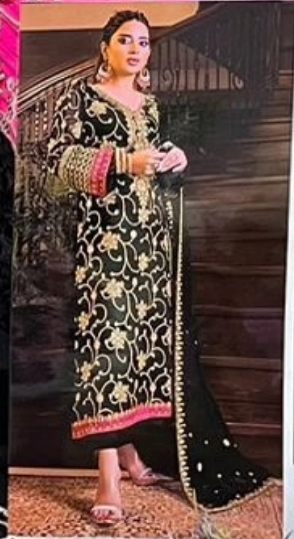

S - 136 A

Sereno
MADE IN INDIA

5

Serene
MADE IN INDIA

Serene
Presented by
SERENA EXPORTS
S - 136 A

TOP - FOX GEORGETTE HEAVY EMBROIDERED
INNER BOTTOM - HEAVY SANFON
DUPETTA - RAZZLEEN HEAVY EMBROIDERED