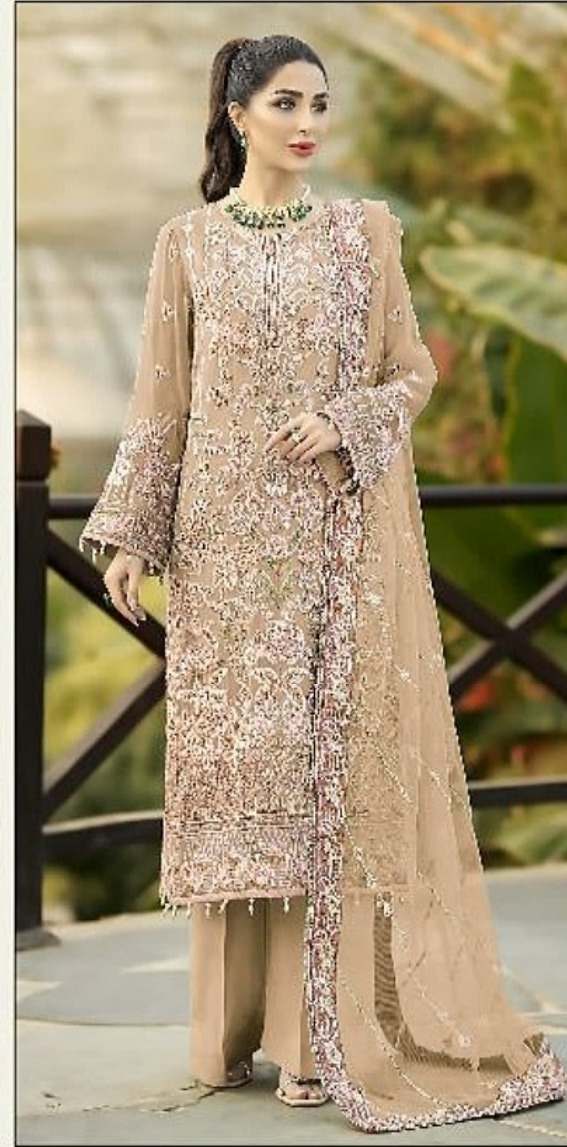

Q:- FOX GEORGETTE  
PATTA:- FOX GEORGETTE  
TOM / INNER:- SANTOON

**K-1825-B**

**K-1825-C**

**K-1825-D**

TOP- FOX GEORGETTE  
DUPAITA- NET EMBROIDERED  
BOTTOM/INNER- SANTOON

K-1825

Shree FABES

Shree FABES

Shree  
FABRS

Shree  
FABRS

Shree  
LACE

Shree  
LACE

TOP: FOX GEORGETTE  
DUPATTA: NET EMBROIDERED  
BOTTOM: INNER- SATUAN

K-1825-C

Shree  
FABRI

Shree  
FABRI

TOP:- FOX GEOSGETTE  
DUPAITA:- NET EMBROIDERED  
BOTTOM / INNER:- SANTON

K-1825-B

Shree  
FABRICS

Shree  
FABRICS

TOP- FOX GEORGETTE  
DUPATTA- NET EMBROIDERED  
BOTTOM/ INNER- SANTOON

K-1825-D