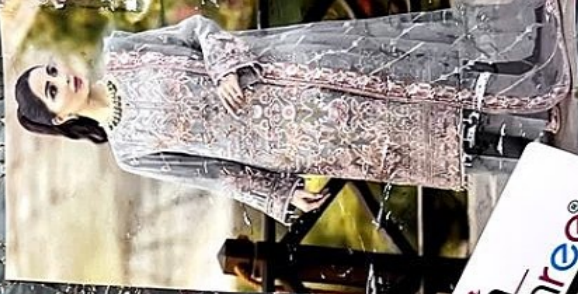

Q:- FOX GEORGETTE  
PATTA:- FOX GEORGETTE  
TOM / INNER:- SANTOON

**K-1825-B**

**K-1825-C**

**K-1825-D**

TOP- FOX GEORGETTE  
DUPAITA- NET EMBROIDERED  
BOTTOM/INNER- SANTOON

K-1825

Shree FABES

Shree FABES

Shree  
FABRS

Shree  
FABRS

Shree  
LACE

Shree  
LACE

TOP: FOX GEORGETTE  
DUPATTA: NET EMBROIDERED  
BOTTOM: INNER- SATUAN

K-1825-C

Shree  
FABRI

Shree  
FABRI

TOP:- FOX GEOSGETTE  
DUPAITA:- NET EMBROIDERED  
BOTTOM / INNER:- SANTON

K-1825-B

Shree  
FABRICS

Shree  
FABRICS

TOP- FOX GEORGETTE  
DUPATTA- NET EMBROIDERED  
BOTTOM/ INNER- SANTOON

K-1825-D