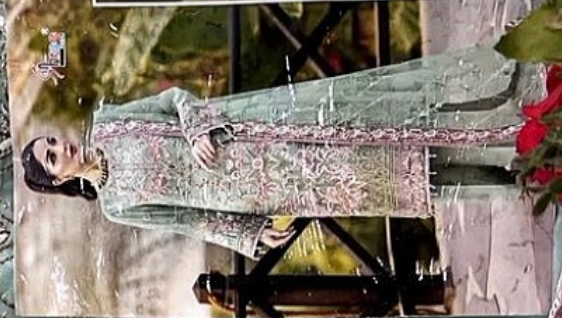

Q:- FOX GEORGETTE  
PATTA:- FOX GEORGETTE  
TOM / INNER:- SANTOON

**K-1825-B**

**K-1825-C**

**K-1825-D**

TOP- FOX GEORGETTE  
DUPAITA- NET EMBROIDERED  
BOTTOM/INNER- SANTOON

K-1825

Shree FABES

Shree FABES

Shree  
FABRS

Shree  
FABRS

Shree  
LACE

Shree  
LACE

TOP: FOX GEORGETTE  
DUPATTA: NET EMBROIDERED  
BOTTOM: INNER- SATUAN

K-1825-C

Shree  
FABRI

Shree  
FABRI

TOP:- FOX GEOSGETTE  
DUPAITA:- NET EMBROIDERED  
BOTTOM / INNER:- SANTON

K-1825-B

Shree  
FABRICS

Shree  
FABRICS

TOP- FOX GEORGETTE  
DUPATTA- NET EMBROIDERED  
BOTTOM/ INNER- SANTOON

K-1825-D