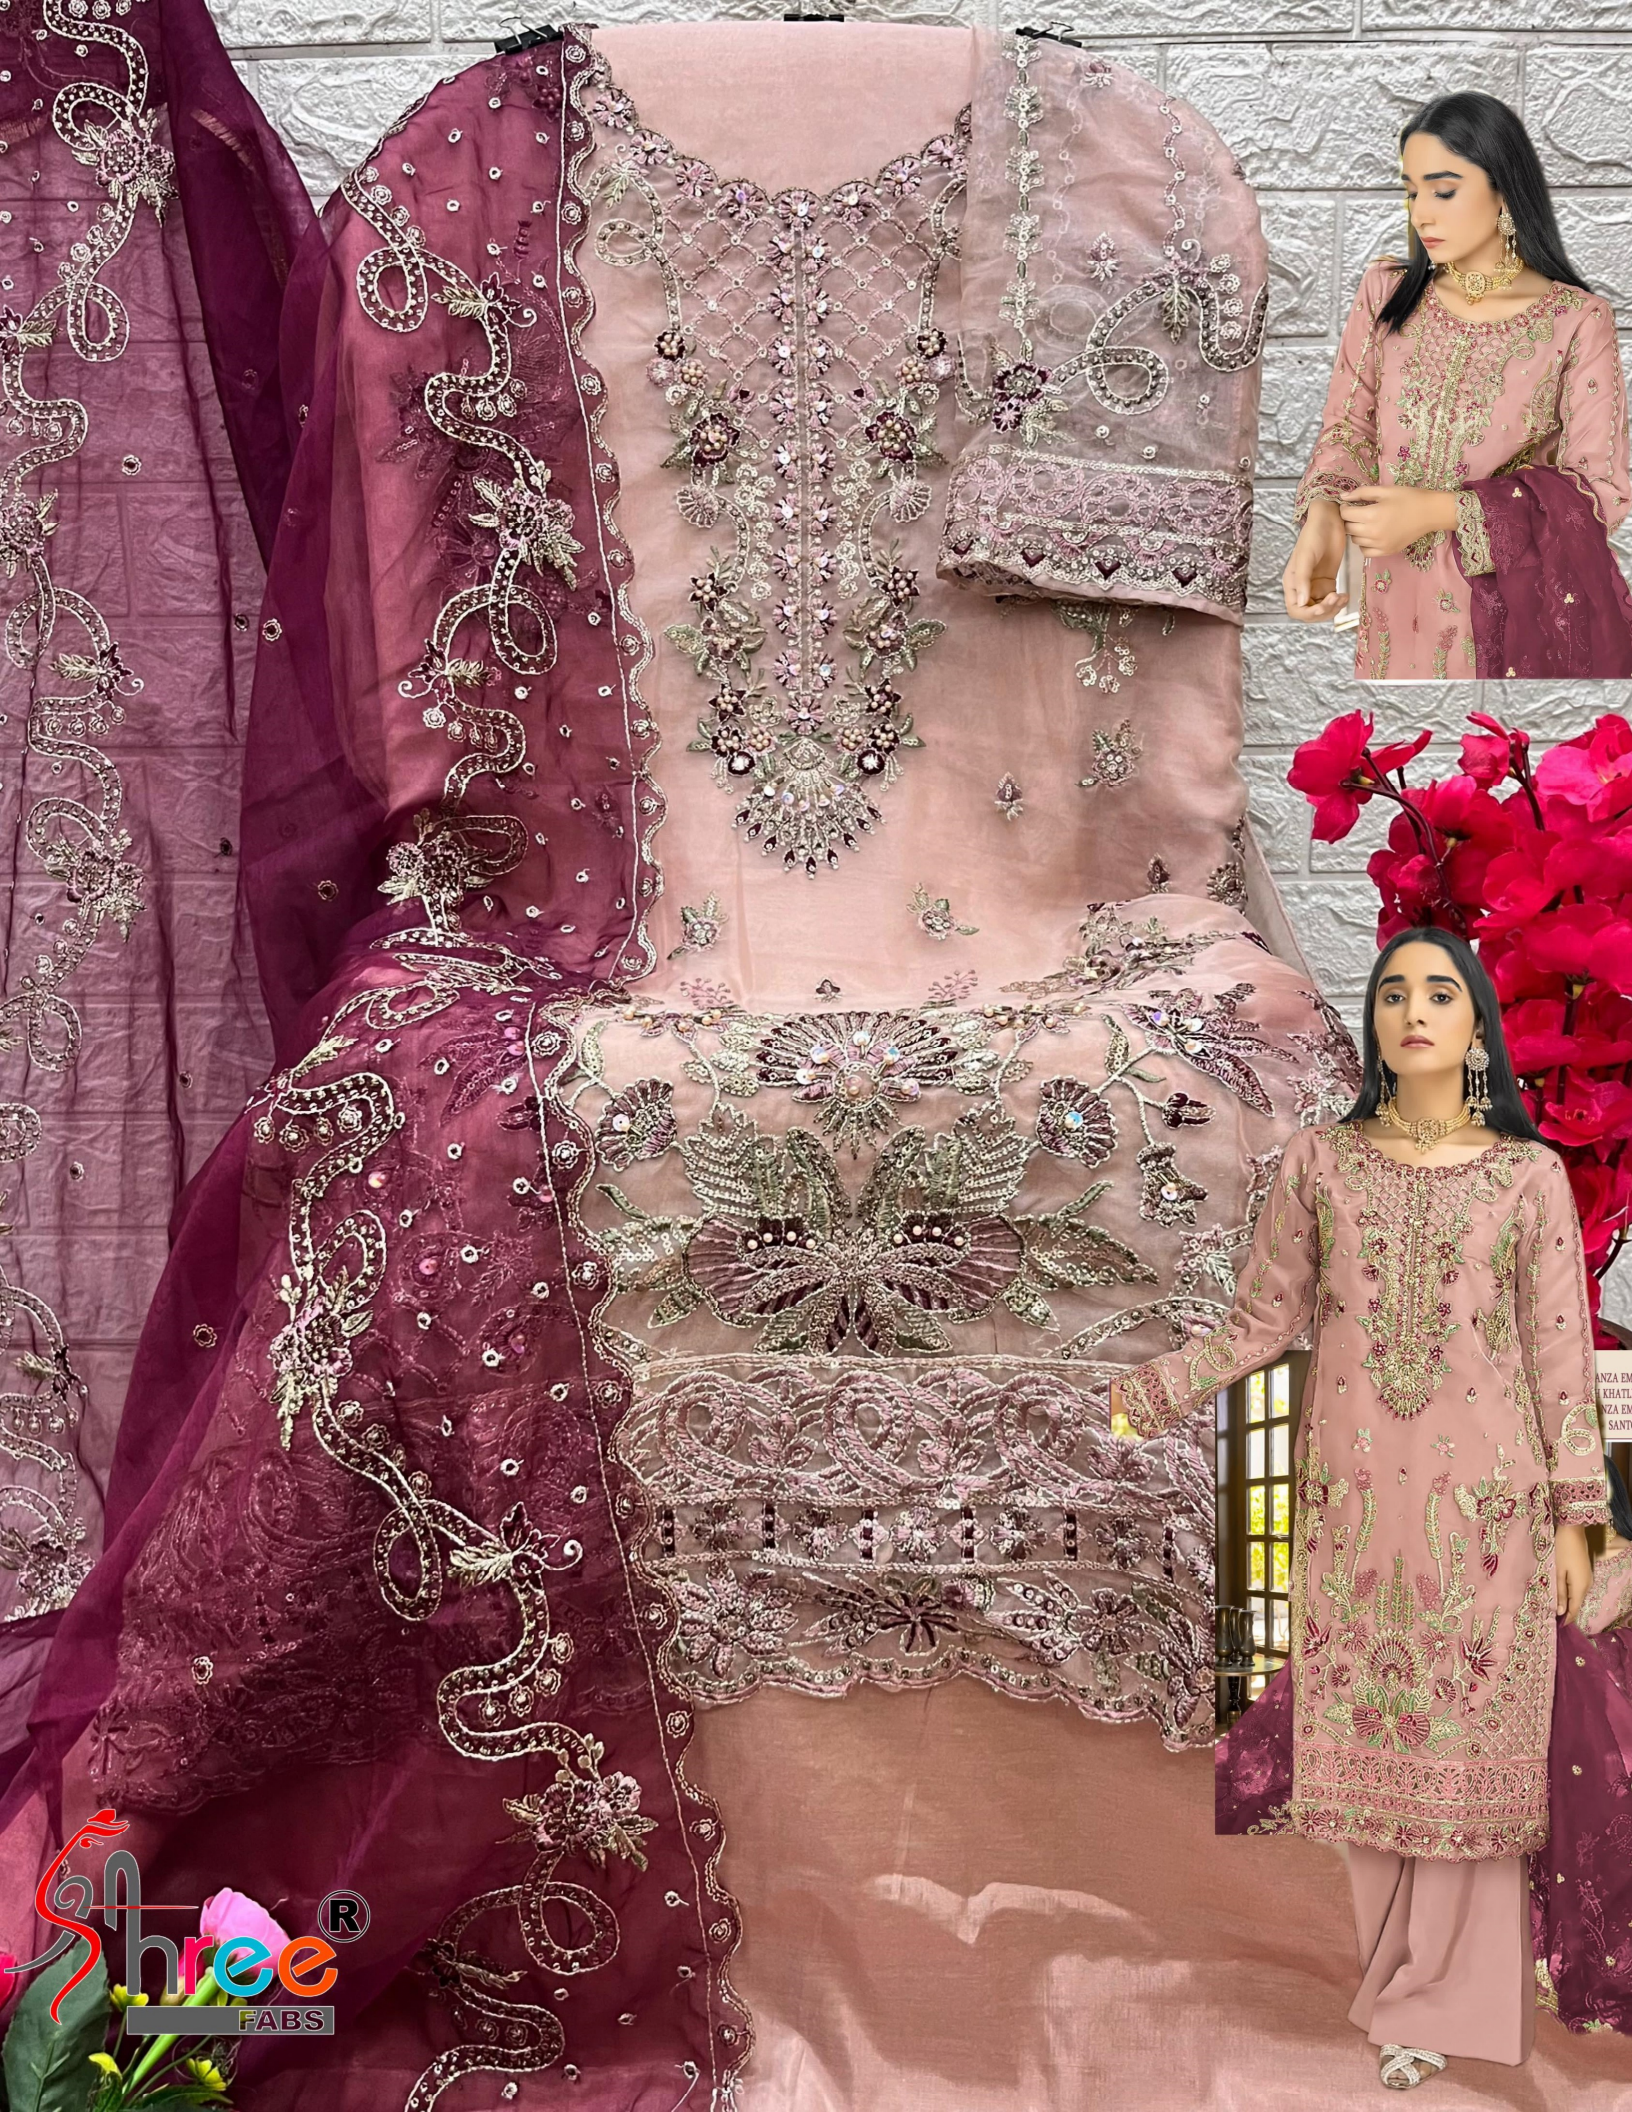

Shree[®]
FABS

ORGA
WITH
TA- ORGA
M/INNER

Shree[®]
FABS

DUPATTA:- ORGANZA EMBROIDERED
BOTTOM / INNER:- SANTOON

K-1980-D

DUPATTA:- ORGANZA EMBROIDERED
BOTTOM / INNER:- SANTOON

K-1980-B

DUPATTA:- ORGANZA EMBROIDERED
BOTTOM / INNER:- SANTOON

K-1980

DUPATTA:- ORGANZA EMBROIDERED
BOTTOM / INNER:- SANTOON

K-1980-C

ORGANZA EMBROIDERED
WITH KHATLI WORK
ORGANZA EMBROIDERED
INNER- SANTOON

K-1980-B

K-1980-C

K-1980-D