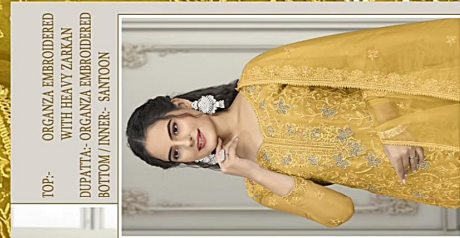

BOTTOM / INNER:- SANTOON

ORGANZA EMBROIDERED

WITH HEAVY ZARKAN

OUTER:- ORGANZA EMBROIDERED

INNER:- SANTOON

K-5151-B

K-5151-C

K-5151-D

Shree  
FABRS

Shree  
FABRS

Shree<sup>R</sup>  
FABRS

TOP- ORGANZA EMBROIDERED  
WITH HEAVY ZARRIAN  
DUPATTA- ORGANZA EMBROIDERED  
BOTTOM / INNER- SANTOON

K-5151-B

TOP:-  
ORGANZA EMBROIDERED  
WITH HEAVY ZARKAN