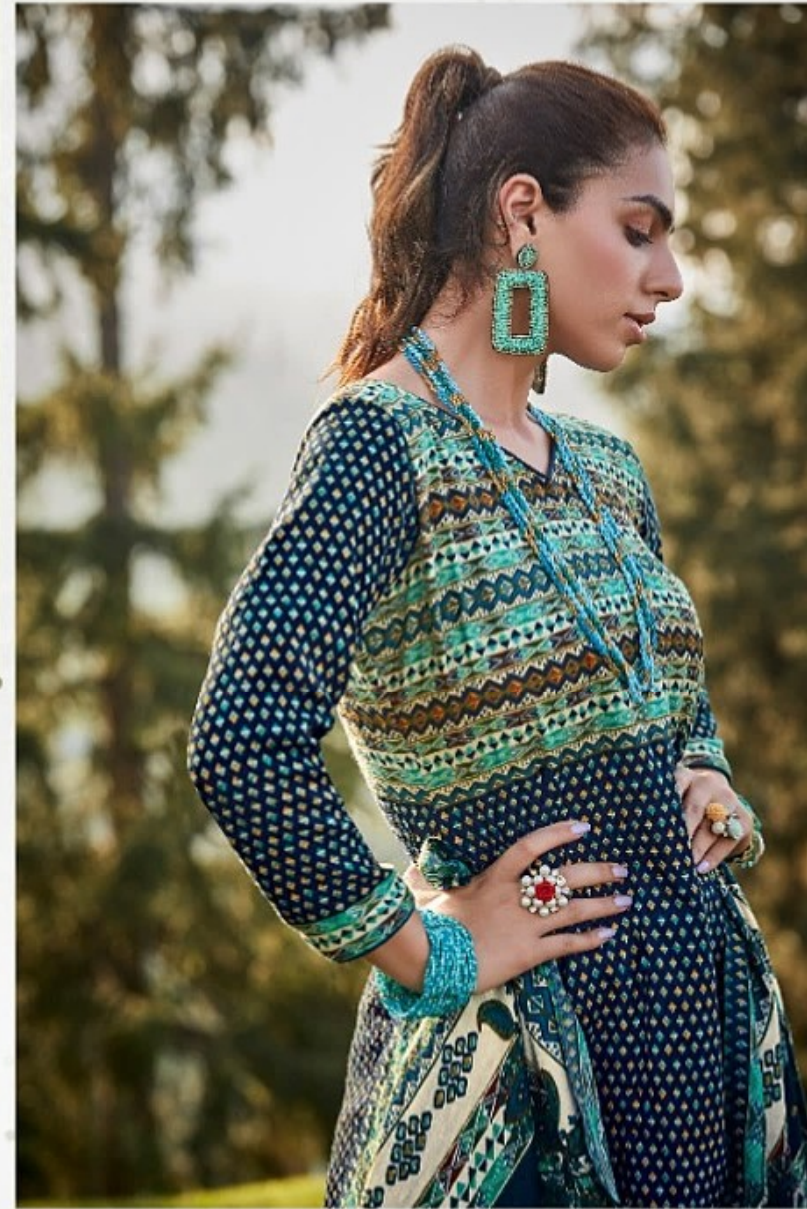

Zulfat
Lifestyle

456-003