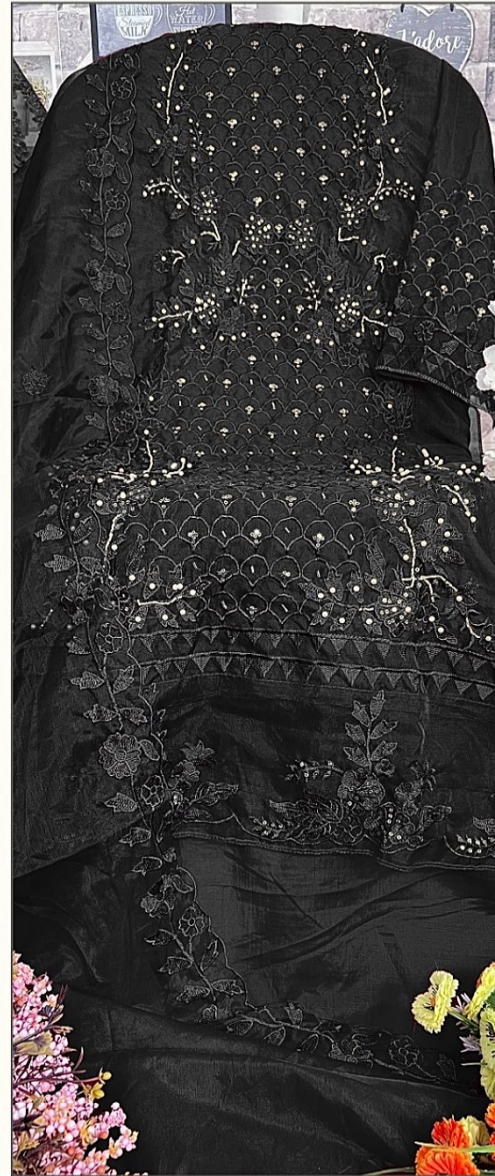

**Priyam**  
FASHION

D.NO.P-1417-C

TOP- ORGANZA SILK

**Priyam**  
FASHION

D.NO.P-1417-D

TOP- ORGANZA SILK

**Priyam**  
FASHION

D.NO.P-1417-A

TOP- ORGANZA SILK

Zaina<sup>®</sup>

Priyam  
FASHION

TOP- ORGANZA SILK

BOTTOM / INNER- SANTON

DUPATTA- ORGANZA SILK

P-1417-A

P-1417-B