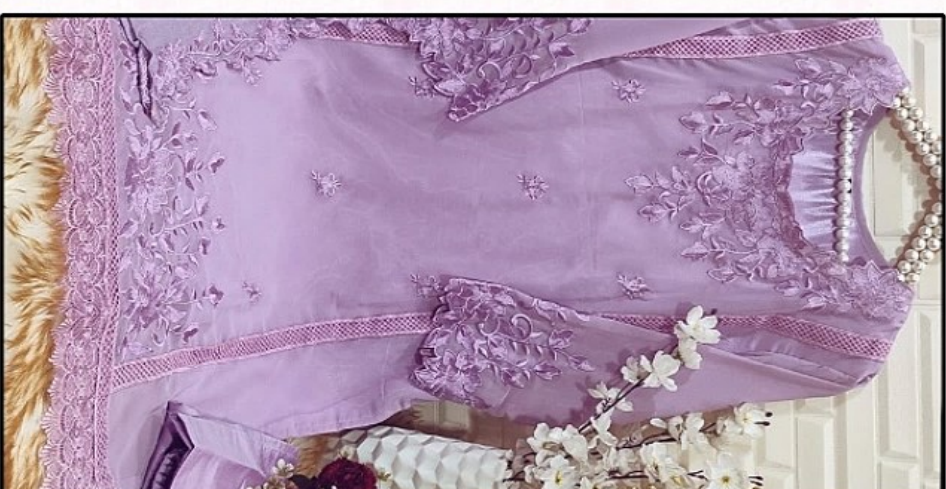

Z-145-D

DUPATTA

HEAVY GEORGETTE
EMBROIDERY WORK