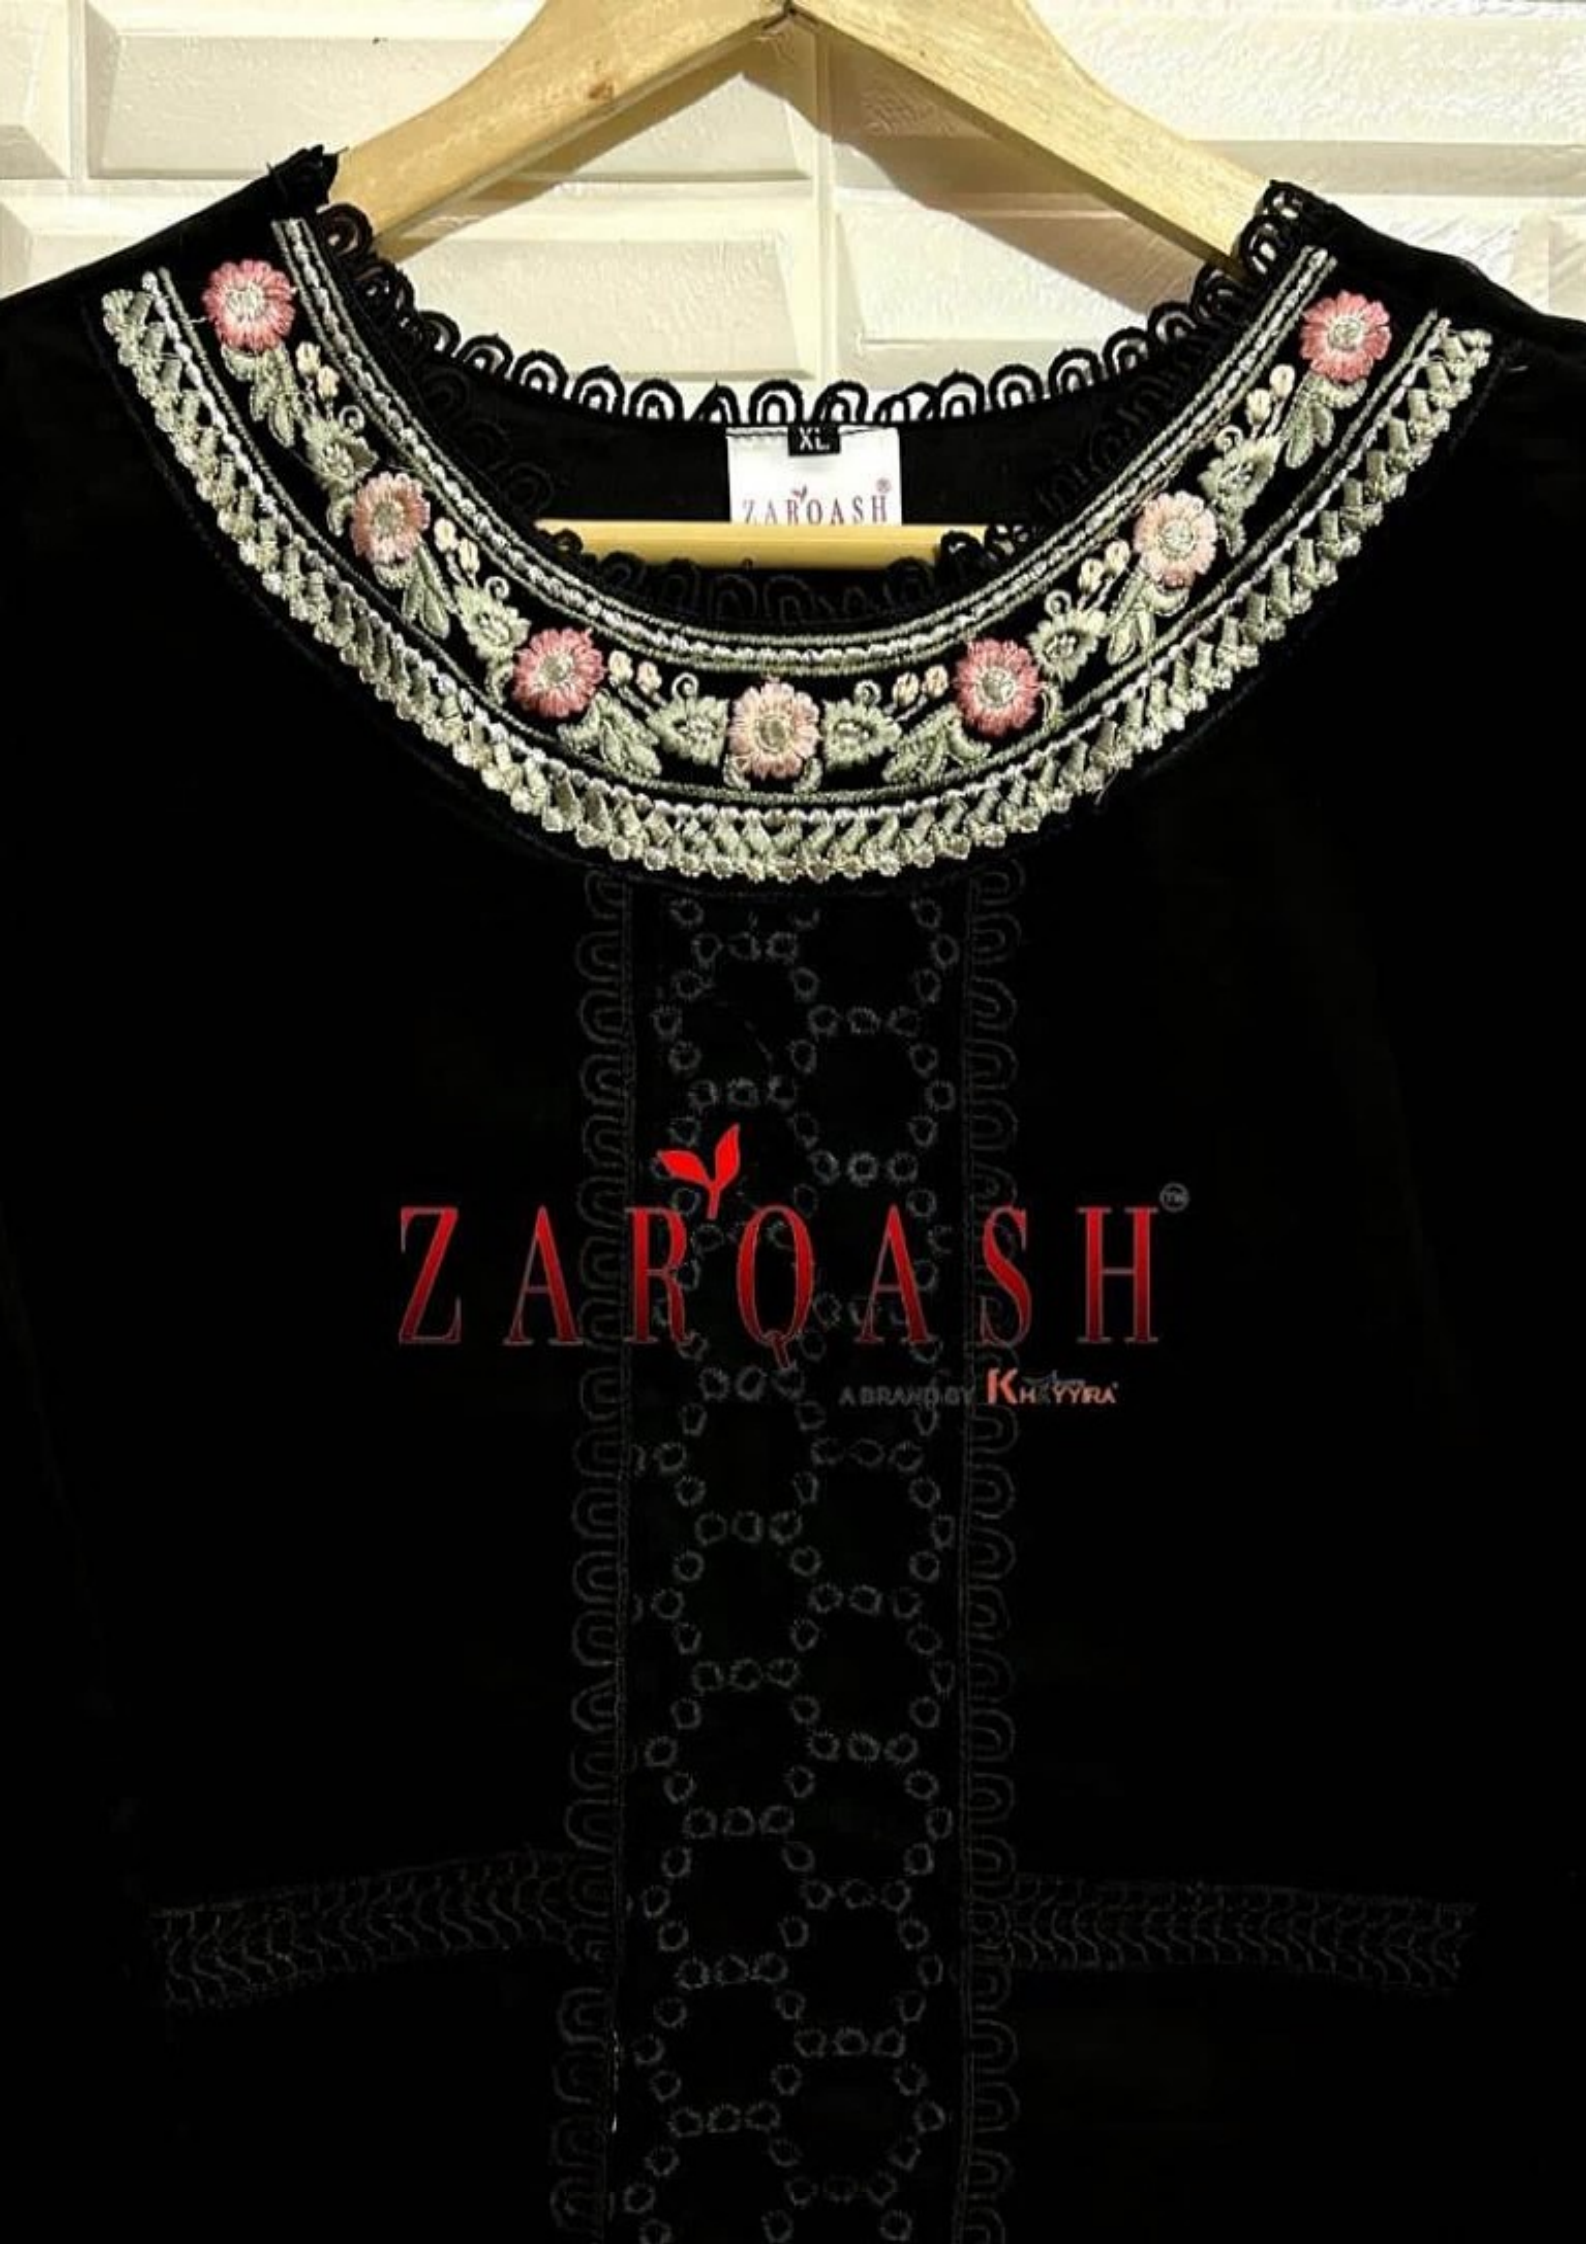

Heavy Reyon Lycra
Strachable

Z-146-B

INNER

Heavy Santoon

Z-146-C

DUPATTA

Chiffon Digital Print

XL
ZARQASH